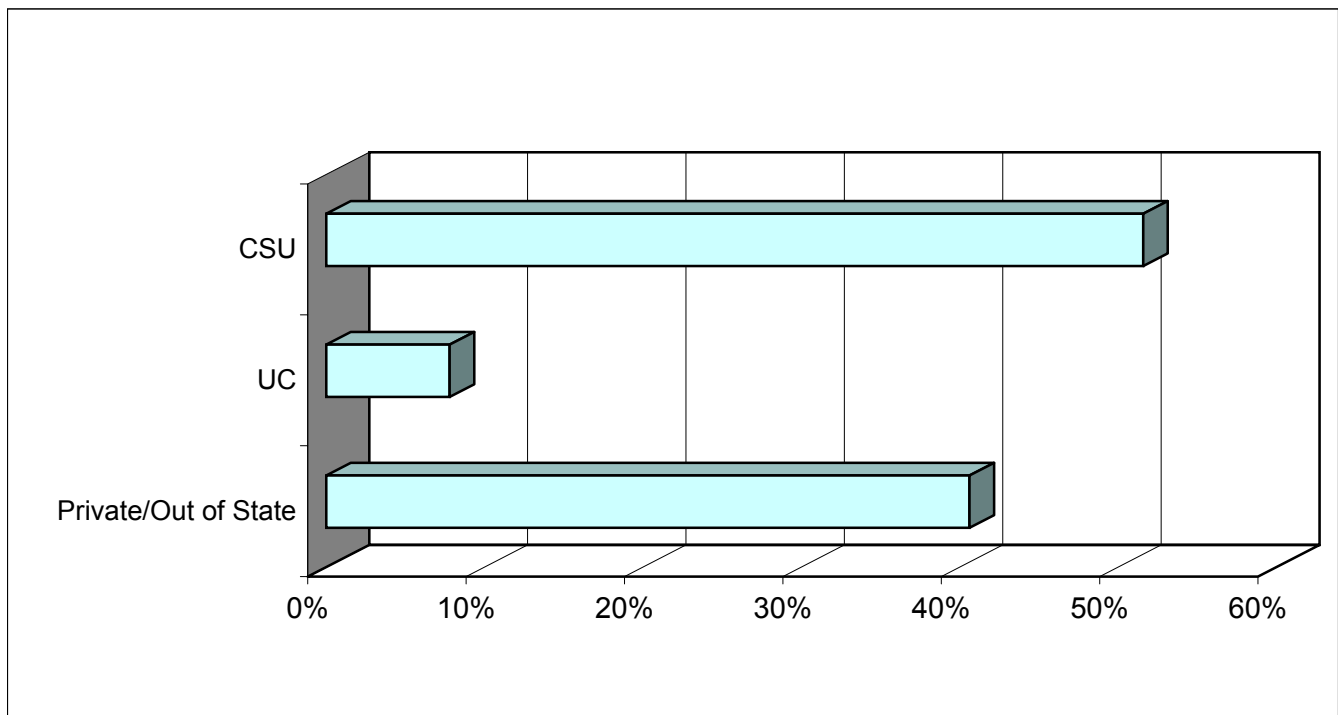

Student Outcomes: 1994 Transfer Cohort

City College Transfers to CSU, UC and Private/Out of State

Receiving Institution	N	% of Total
CSU	2,018	51.6%
UC	305	7.8%
Private/Out of State	1,589	40.6%
Total	3,912	100.0%