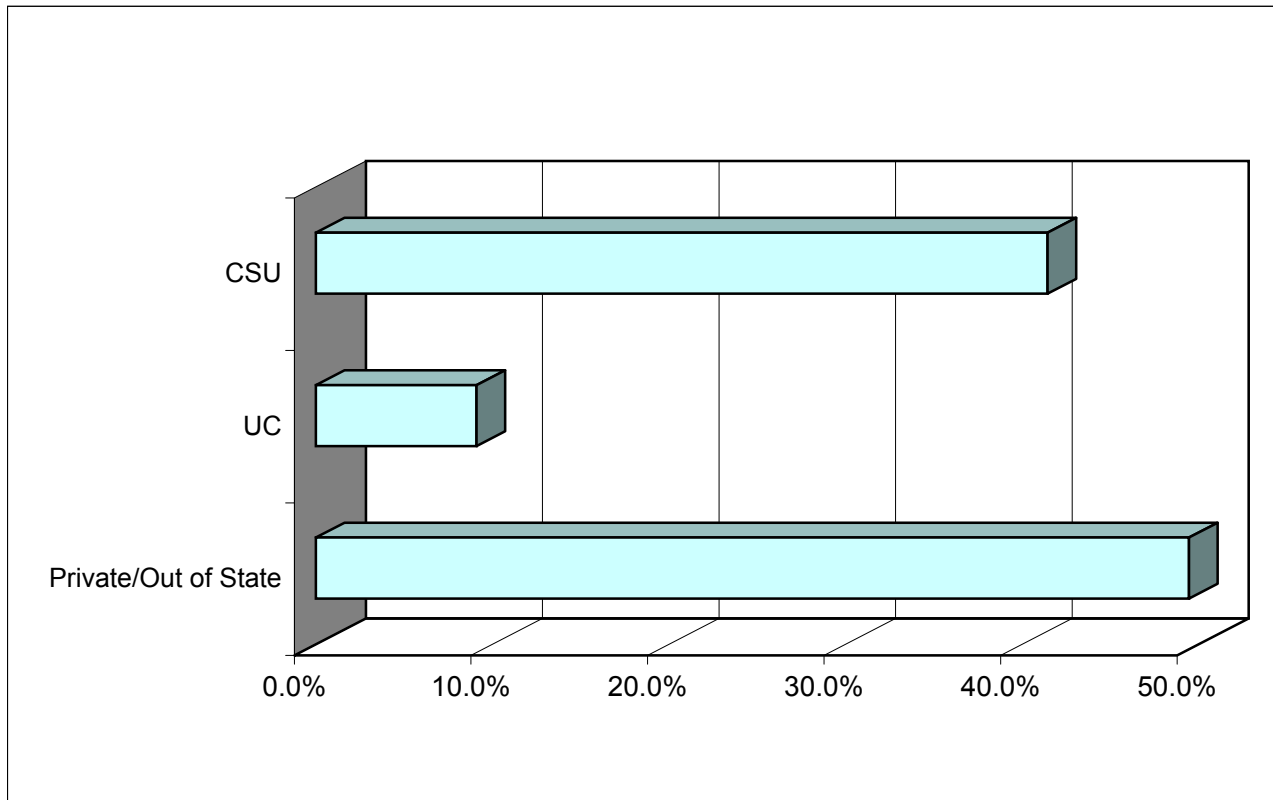

Student Outcomes: 1994 Transfer Cohort

Miramar College Transfers to CSU, UC and Private/Out of State

Receiving Institution	N	% of Total
CSU	797	41.4%
UC	175	9.1%
Private/Out of State	951	49.5%
Total	1,923	100.0%