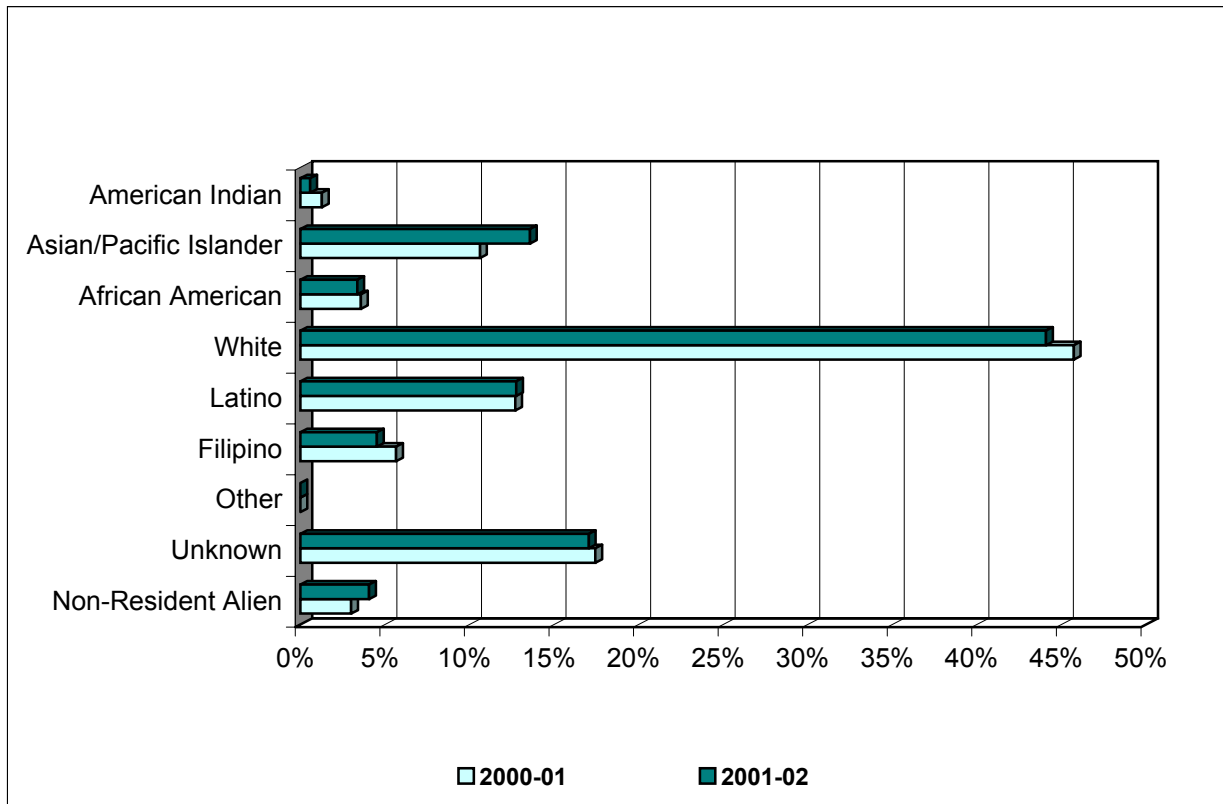

Student Outcomes: Annual Transfers to CSU and UC

Mesa College Transfers to CSU by Ethnicity

(Fall 2000-Spring 2001 vs Fall 2001-Spring 2002)

Ethnicity	2000-01		2001-02	
	CSU Transfer	% of Total	CSU Transfer	% of Total
American Indian	11	1.3%	5	0.6%
Asian/Pacific Islander	92	10.6%	117	13.6%
African American	31	3.6%	29	3.4%
White	396	45.7%	380	44.1%
Latino	110	12.7%	110	12.8%
Filipino	49	5.7%	39	4.5%
Other	0	0.0%	0	0.0%
Unknown	151	17.4%	147	17.1%
Non-Resident Alien	26	3.0%	35	4.1%
Total	866	100.0%	862	100.0%