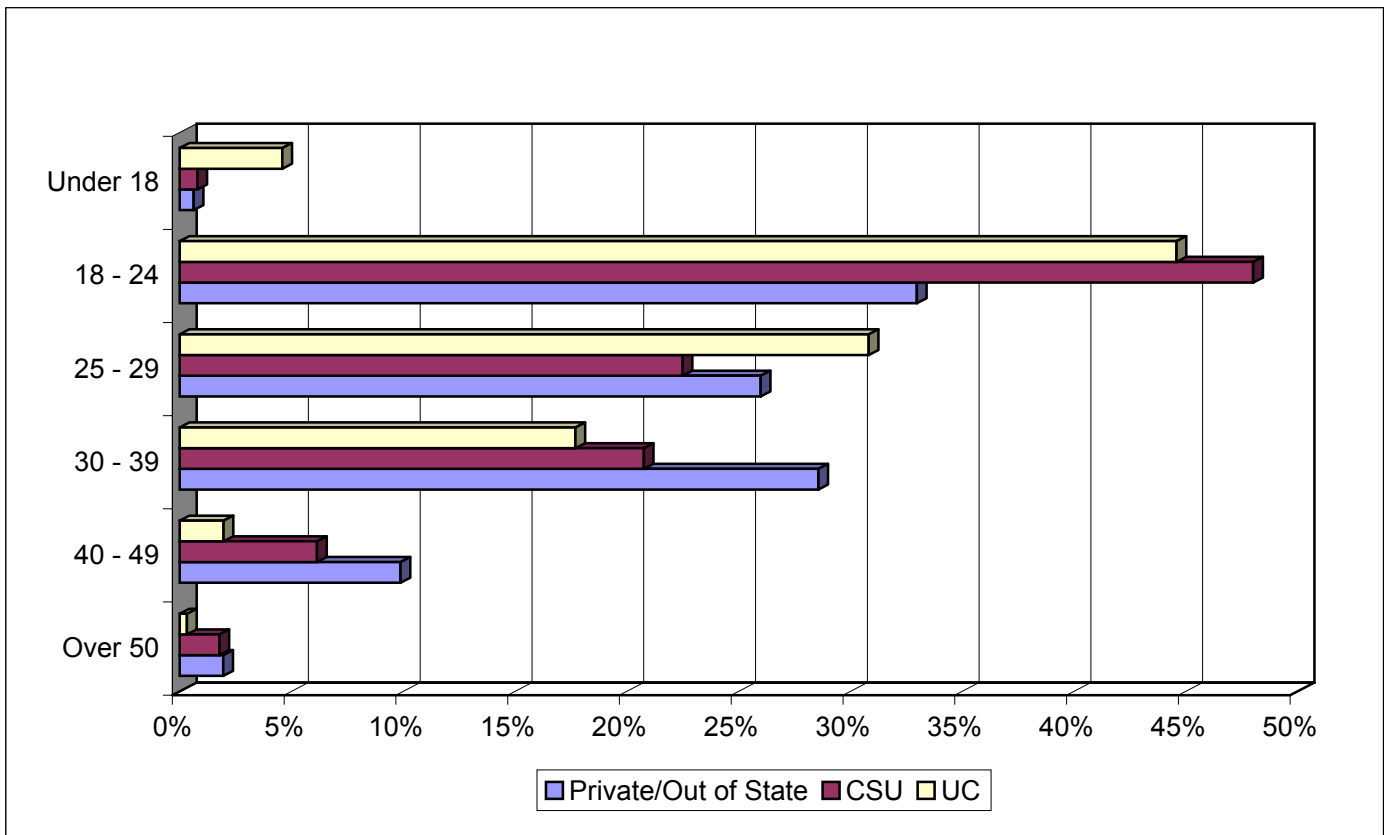

Student Outcomes: 1994 Transfer Cohort

City College Transfers to CSU, UC and Private/Out of State by Age

Age	CSU		UC		Private/Out of State		Total	
	N	%	N	%	N	%	N	%
Under 18	16	0.8%	14	4.6%	10	0.6%	40	1.0%
18 - 24	969	48.0%	136	44.6%	524	33.0%	1,629	41.6%
25 - 29	454	22.5%	94	30.8%	413	26.0%	961	24.6%
30 - 39	419	20.8%	54	17.7%	454	28.6%	927	23.7%
40 - 49	124	6.1%	6	2.0%	157	9.9%	287	7.3%
Over 50	36	1.8%	1	0.3%	31	2.0%	68	1.7%
Total	2,018	100.0%	305	100.0%	1,589	100.0%	3,912	100.0%

Note: Age during last semester enrolled at SDCCD.