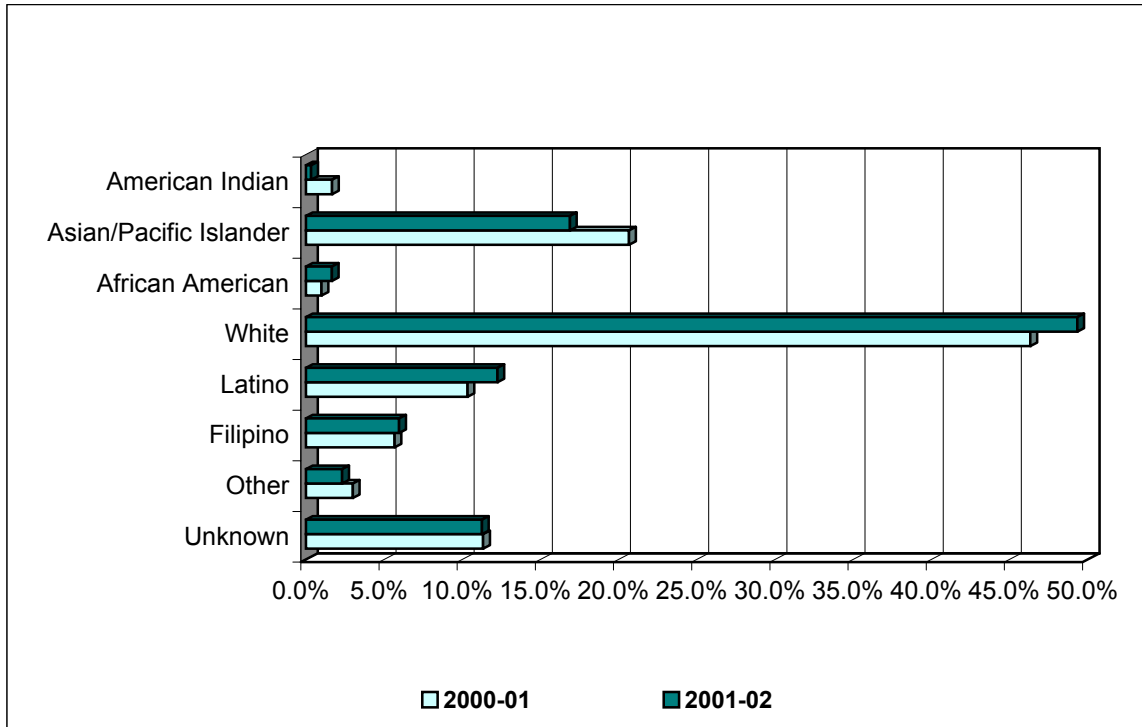

Student Outcomes: Annual Transfers to CSU and UC

Mesa College Number of Transfers to UC by Ethnicity

(Fall 2000-Spring 2001 vs Fall 2001-Spring 2002)

Ethnicity	2000-01		2001-02	
	UC Transfer	% of Total	UC Transfer	% of Total
American Indian	5	1.7%	1	0.3%
Asian/Pacific Islander	62	20.7%	51	16.9%
African American	3	1.0%	5	1.7%
White	139	46.3%	149	49.3%
Latino	31	10.3%	37	12.3%
Filipino	17	5.7%	18	6.0%
Other	9	3.0%	7	2.3%
Unknown	34	11.3%	34	11.3%
Total	300	100.0%	302	100.0%