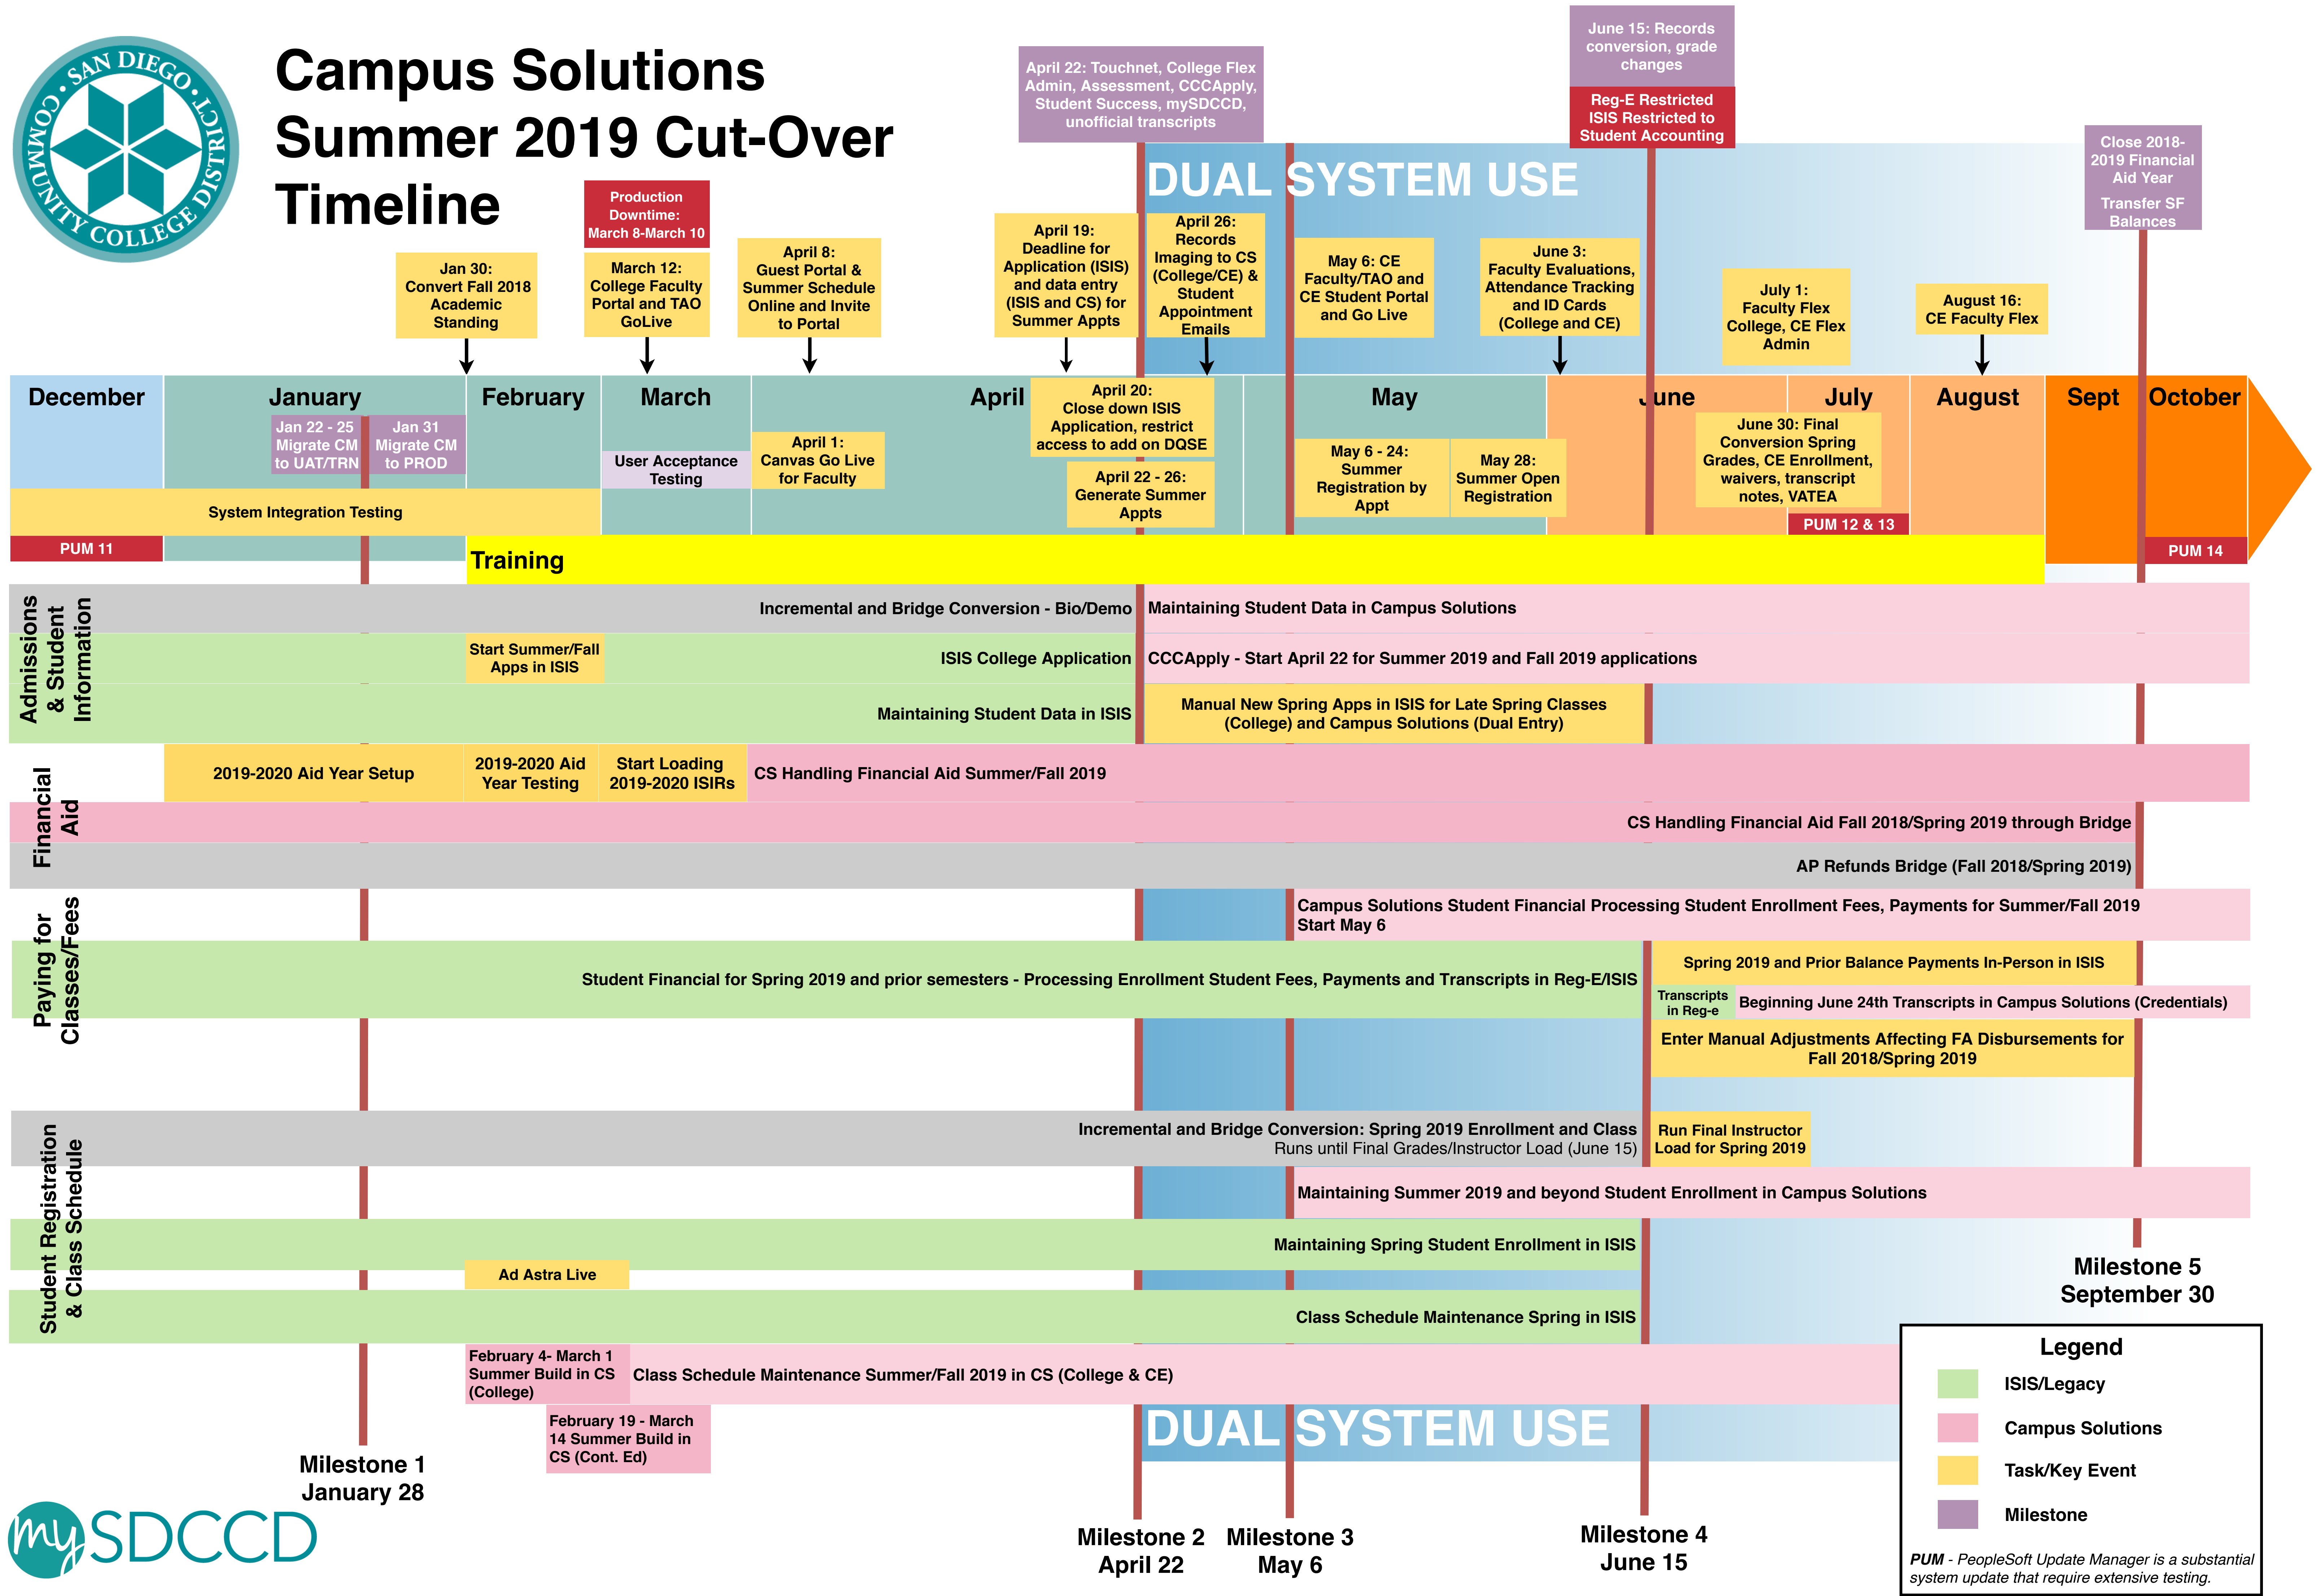

Campus Solutions Summer 2019 Cut-Over Timeline

Legend

- ISIS/Legacy
- Campus Solutions
- Task/Key Event
- Milestone

PUM - PeopleSoft Update Manager is a substantial system update that requires extensive testing.