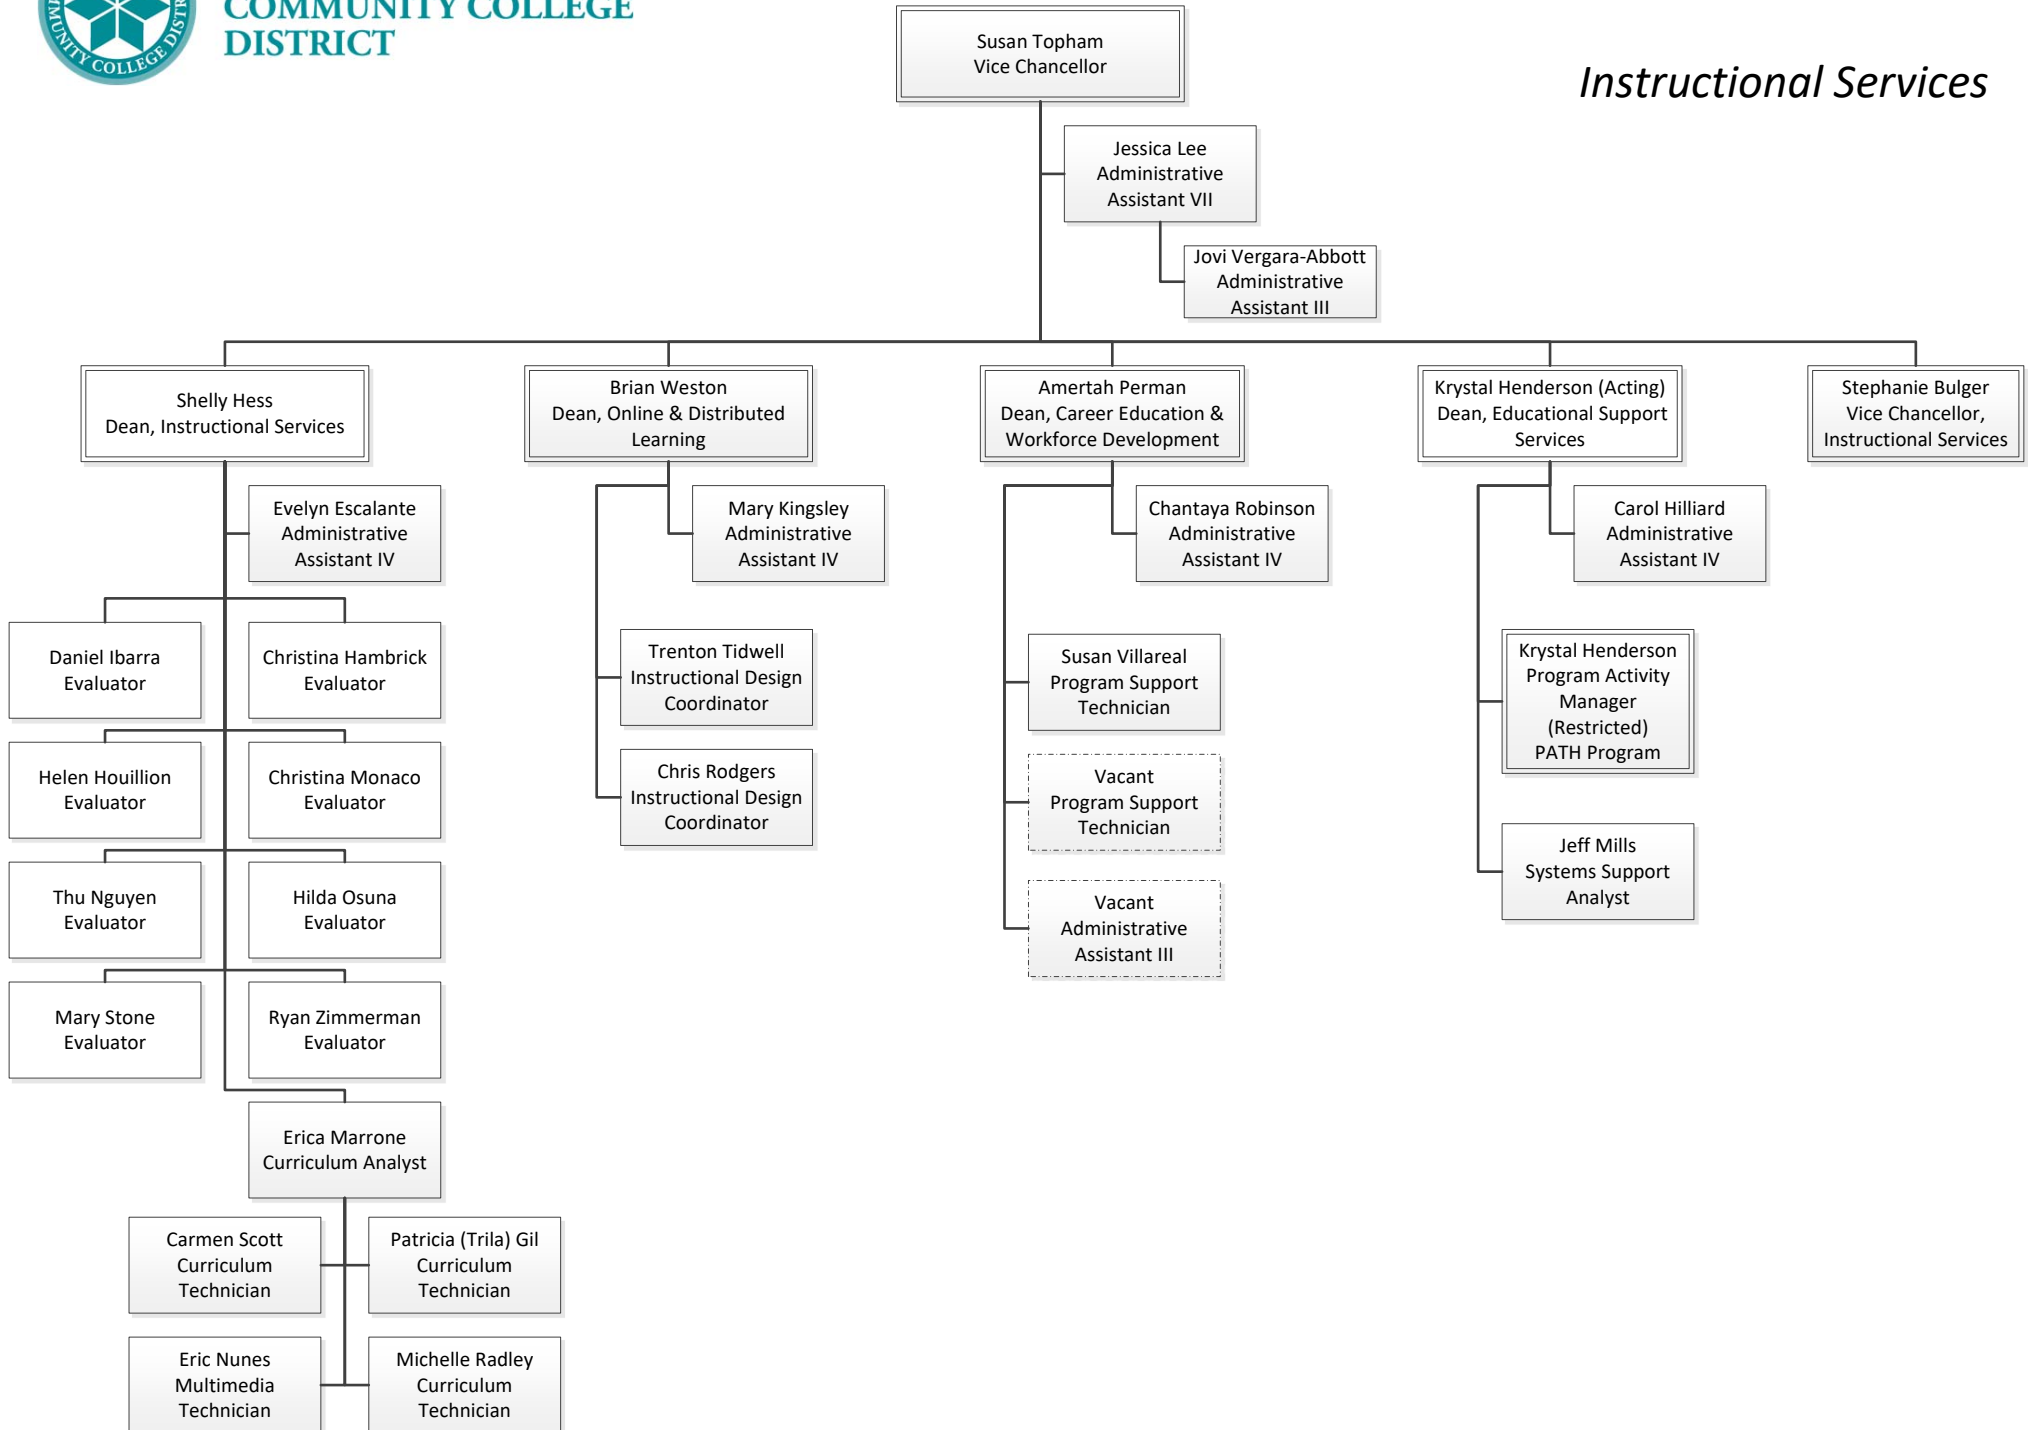

District Educational Services

Instructional Services

District Educational Services

Student Services

SAN DIEGO
COMMUNITY COLLEGE
DISTRICT

District Educational Services

*Office of Institutional
Effectiveness and Research*