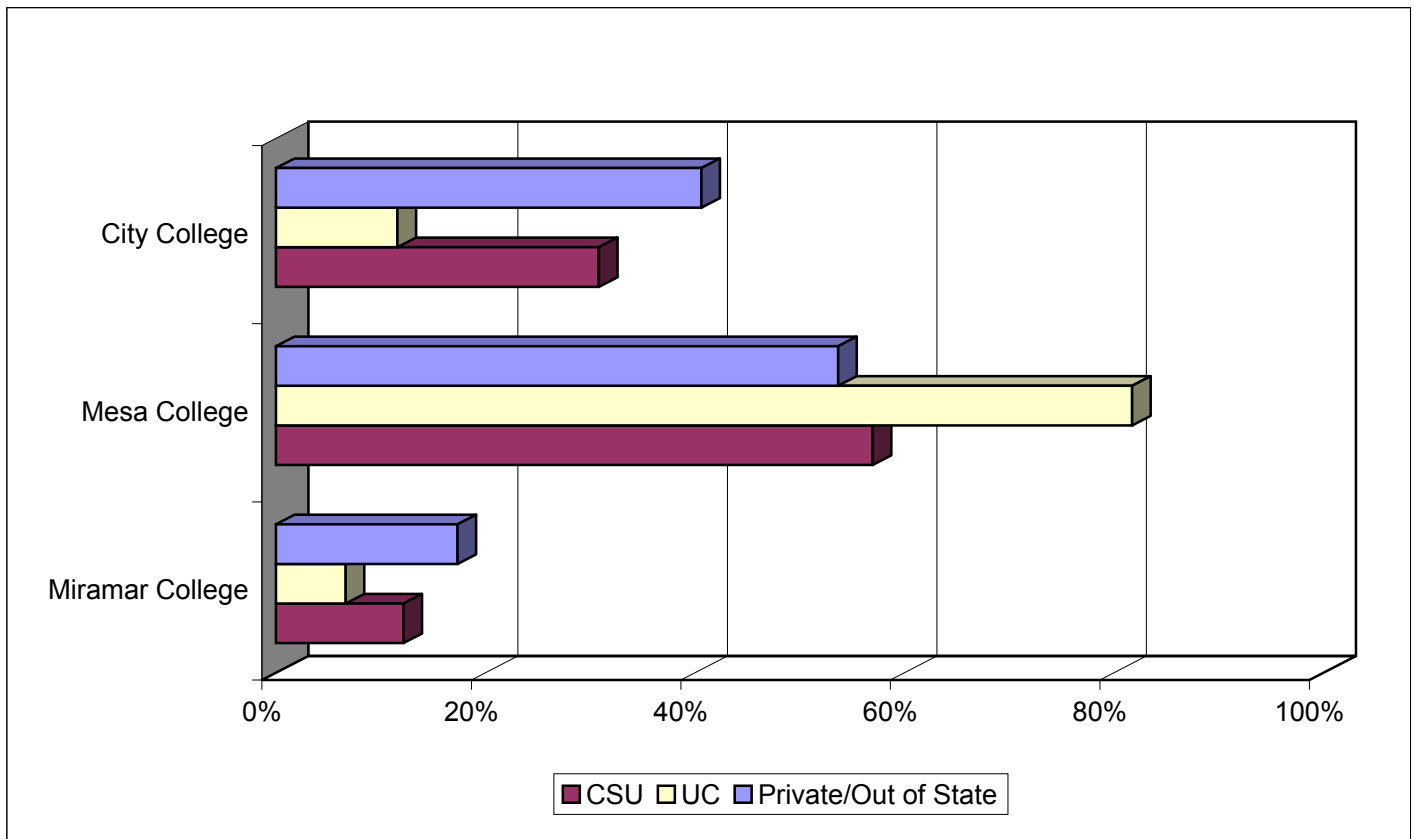

Student Outcomes: 1994 Transfer Cohort

Transfers to CSU, UC and Private/Out of State by College

College	CSU		UC		Private/Out of State		Total	
	N	%	N	%	N	%	N	%
City College	2,018	30.8%	305	11.6%	1,589	40.6%	3,912	26.7%
Mesa College	3,729	57.0%	2,148	81.7%	2,944	53.7%	8,821	60.2%
Miramar College	797	12.2%	175	6.7%	951	17.3%	1,923	13.1%
Total	6,544	100.0%	2,628	100.0%	5,484	100.0%	14,656	100.0%