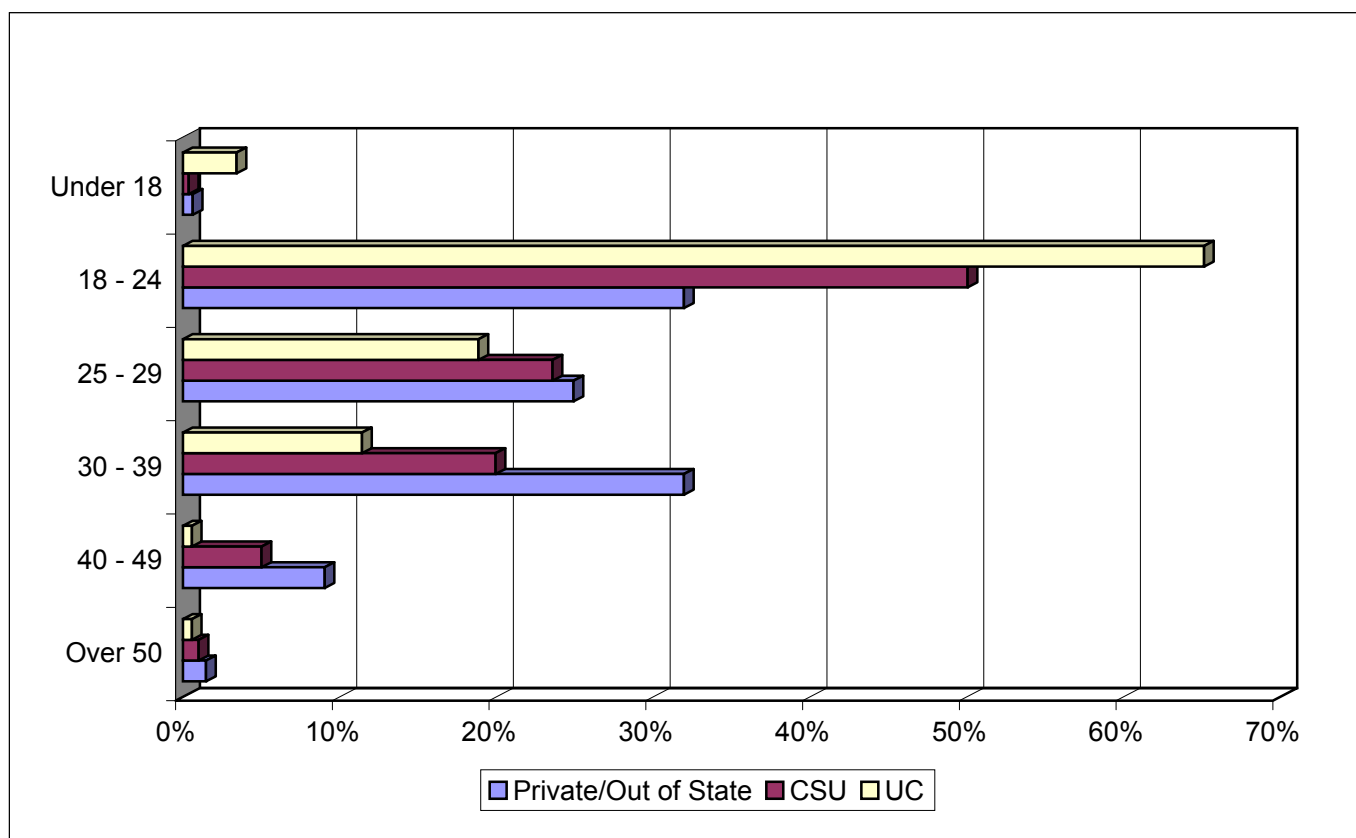

Student Outcomes: 1994 Transfer Cohort

Miramar College Transfers to CSU, UC and Private/Out of State by Age

Age	CSU		UC		Private/Out of State		Total	
	N	%	N	%	N	%	N	%
Under 18	3	0.4%	6	3.4%	6	0.6%	15	0.8%
18 - 24	399	50.1%	114	65.1%	304	32.0%	817	42.5%
25 - 29	188	23.6%	33	18.9%	237	24.9%	458	23.8%
30 - 39	159	19.9%	20	11.4%	304	32.0%	483	25.1%
40 - 49	40	5.0%	1	0.6%	86	9.0%	127	6.6%
Over 50	8	1.0%	1	0.6%	14	1.5%	23	1.2%
Total	797	100.0%	175	100.0%	951	100.0%	1,923	100.0%

Note: Age as of last semester enrolled at SDCCD.