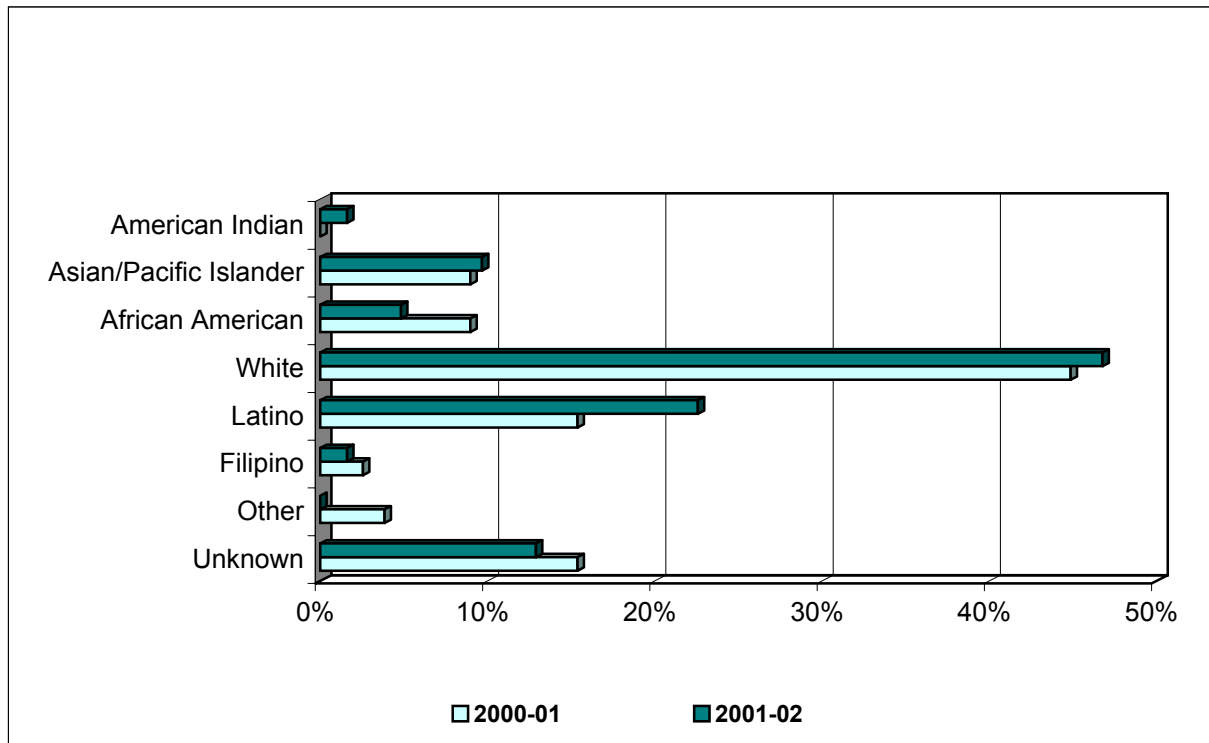

Student Outcomes: Annual Transfers to CSU and UC

City College Transfers to UC by Ethnicity

(Fall 2000-Spring 2001 vs Fall 2001-Spring 2002)

Ethnicity	2000-01		2001-02	
	UC Transfer	% of Total	UC Transfer	% of Total
American Indian	0	0.0%	1	1.6%
Asian/Pacific Islander	7	9.0%	6	9.7%
African American	7	9.0%	3	4.8%
White	35	44.9%	29	46.8%
Latino	12	15.4%	14	22.6%
Filipino	2	2.6%	1	1.6%
Other	3	3.8%	0	0.0%
Unknown	12	15.4%	8	12.9%
Total	78	100.0%	62	100.0%