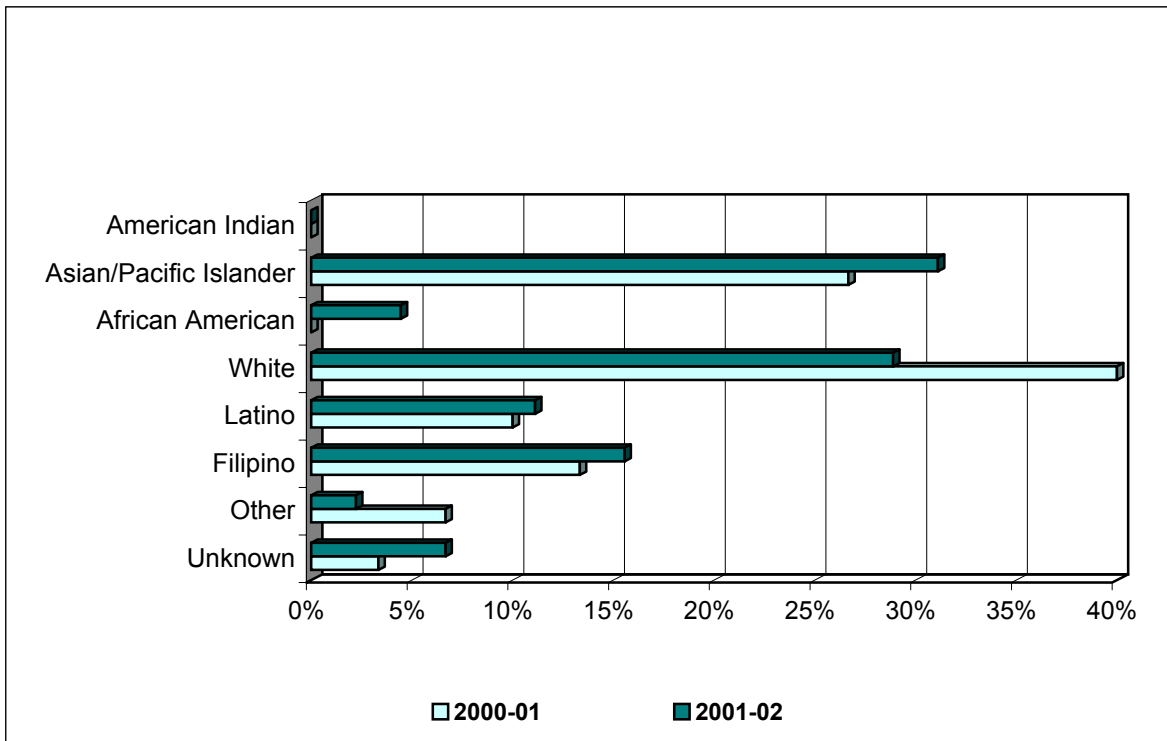

Student Outcomes: Annual Transfers to CSU and UC

Miramar College Transfers to UC by Ethnicity

(Fall 2000 -Spring 2001 vs Fall 2001-Spring 2002)

Ethnicity	2000-01		2001-02	
	UC Transfer	% of Total	UC Transfer	% of Total
American Indian	0	0.0%	0	0.0%
Asian/Pacific Islander	8	26.7%	14	31.1%
African American	0	0.0%	2	4.4%
White	12	40.0%	13	28.9%
Latino	3	10.0%	5	11.1%
Filipino	4	13.3%	7	15.6%
Other	2	6.7%	1	2.2%
Unknown	1	3.3%	3	6.7%
College Total	30	100.0%	45	100.0%