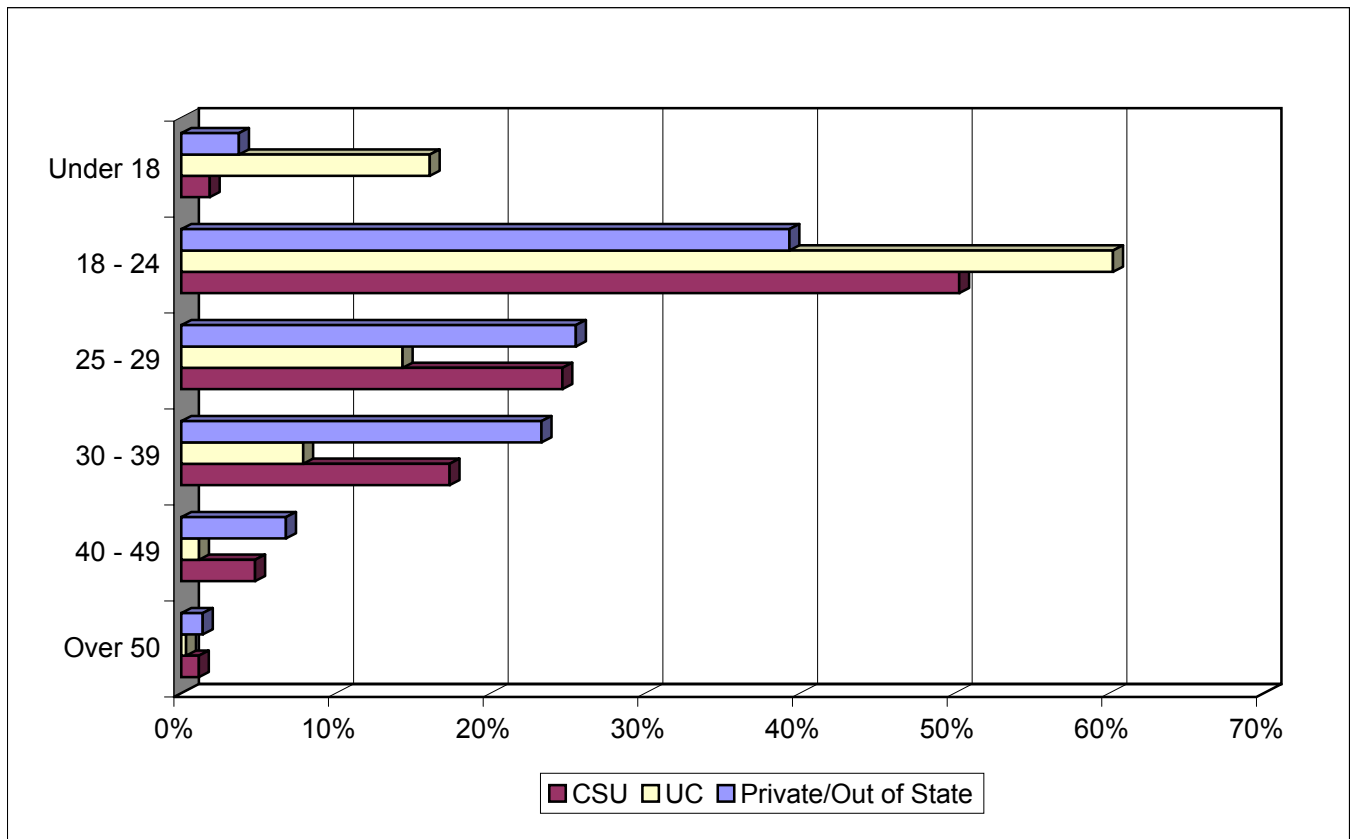

Student Outcomes: 1994 Transfer Cohort

Transfers to CSU, UC and Private/Out of State by Age

Age	CSU		UC		Private/Out of State		Total	
	N	%	N	%	N	%	N	%
Under 18	120	1.8%	422	16.1%	204	3.7%	746	5.1%
18 - 24	3,291	50.3%	1,583	60.2%	2,156	39.3%	7,030	48.0%
25 - 29	1,612	24.6%	376	14.3%	1,399	25.5%	3,387	23.1%
30 - 39	1,135	17.3%	207	7.9%	1,277	23.3%	2,619	17.9%
40 - 49	312	4.8%	30	1.1%	371	6.8%	713	4.9%
Over 50	74	1.1%	8	0.3%	76	1.4%	158	1.1%
Unknown	0	0.0%	2	0.1%	1	0.0%	3	0.0%
Total	6,544	100.0%	2,628	100.0%	5,484	100.0%	14,656	100.0%

Note: Age during last semester enrolled at SDCCD.