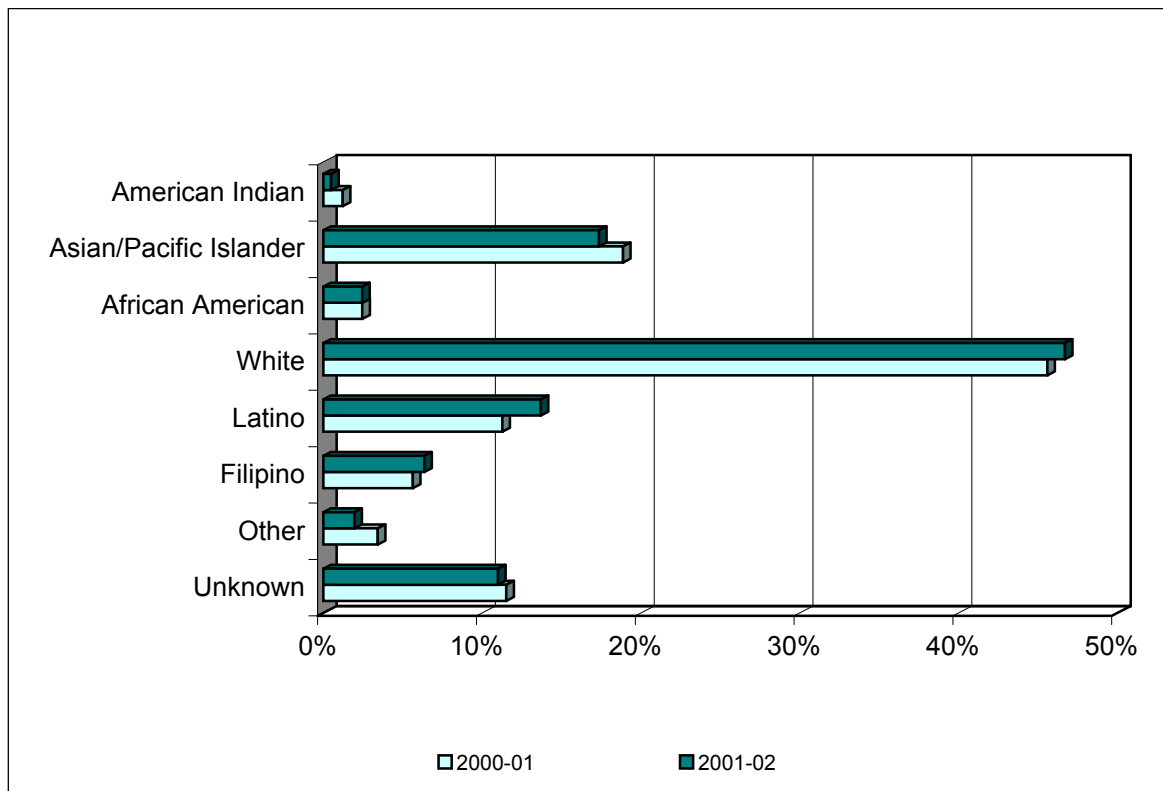

# Student Outcomes: Annual Transfers to CSU and UC

## Transfers to UC by Ethnicity

(Fall 2000-Spring 2001 vs Fall 2001-Spring 2002)

Ethnicity	2000-01		2001-02	
	UC Transfer	% of Total	UC Transfer	% of Total
American Indian	5	1.2%	2	0.5%
Asian/Pacific Islander	77	18.9%	71	17.4%
African American	10	2.5%	10	2.4%
White	186	45.6%	191	46.7%
Latino	46	11.3%	56	13.7%
Filipino	23	5.6%	26	6.4%
Other	14	3.4%	8	2.0%
Unknown	47	11.5%	45	11.0%
<b>Total</b>	<b>408</b>	<b>100.0%</b>	<b>409</b>	<b>100.0%</b>