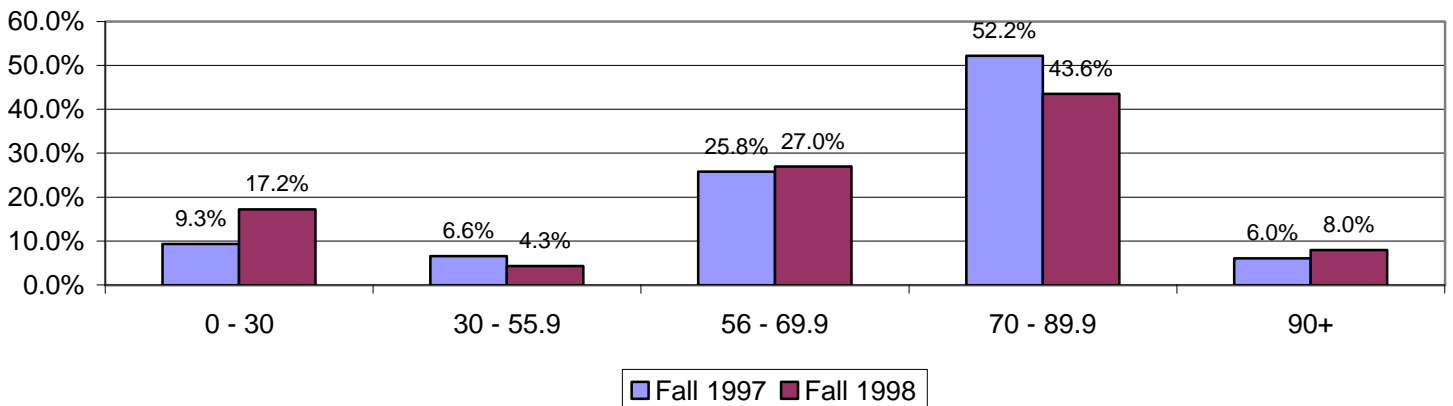

City Transfers to SDSU - Transferred Units Accepted

Note: Fall 1999 is not available.

Includes students who enrolled in more than 1 course at City during 6 years prior to transfer, and enrolled in more than 1 course at SDSU.

For total demographics visit our website
<http://www.sdccd.net/research/>