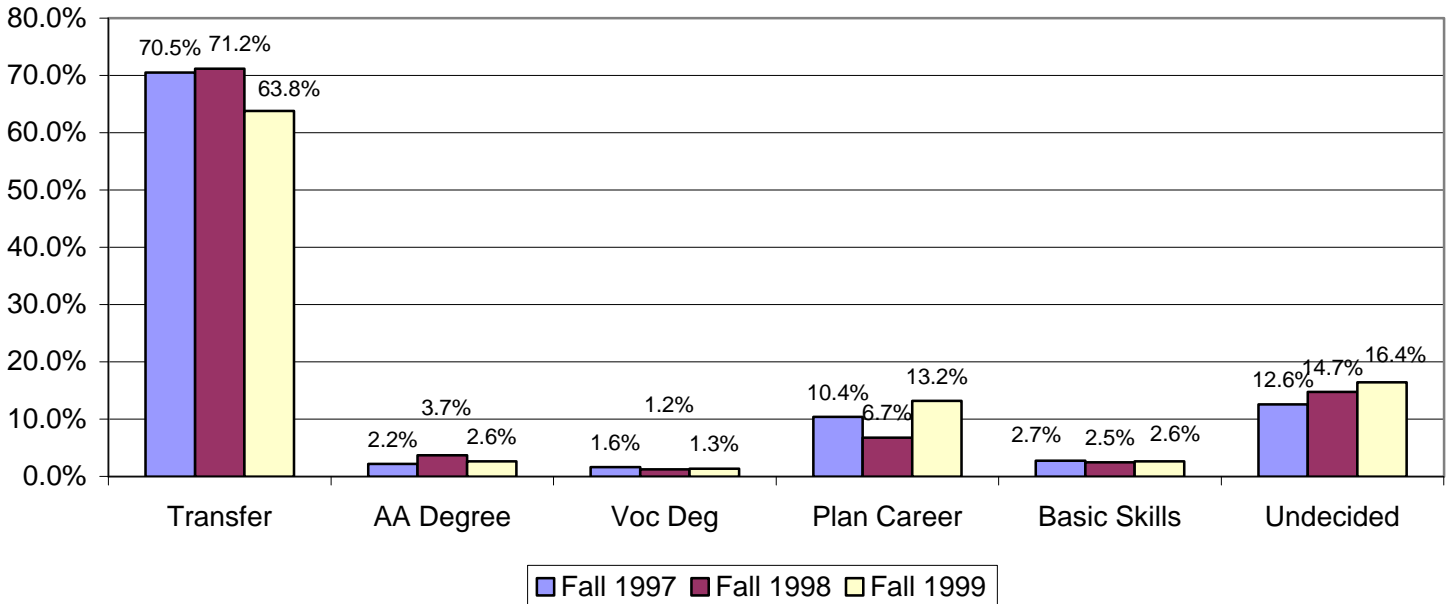

City Transfers to SDSU by SDCCD Educational Goal*

*As stated on application of admission to SDCCD.

Includes students who enrolled in more than 1 course at City during 6 years prior to transfer, and enrolled in more than 1 course at SDSU.

For total demographics visit our website
<http://www.sdccd.net/research/>