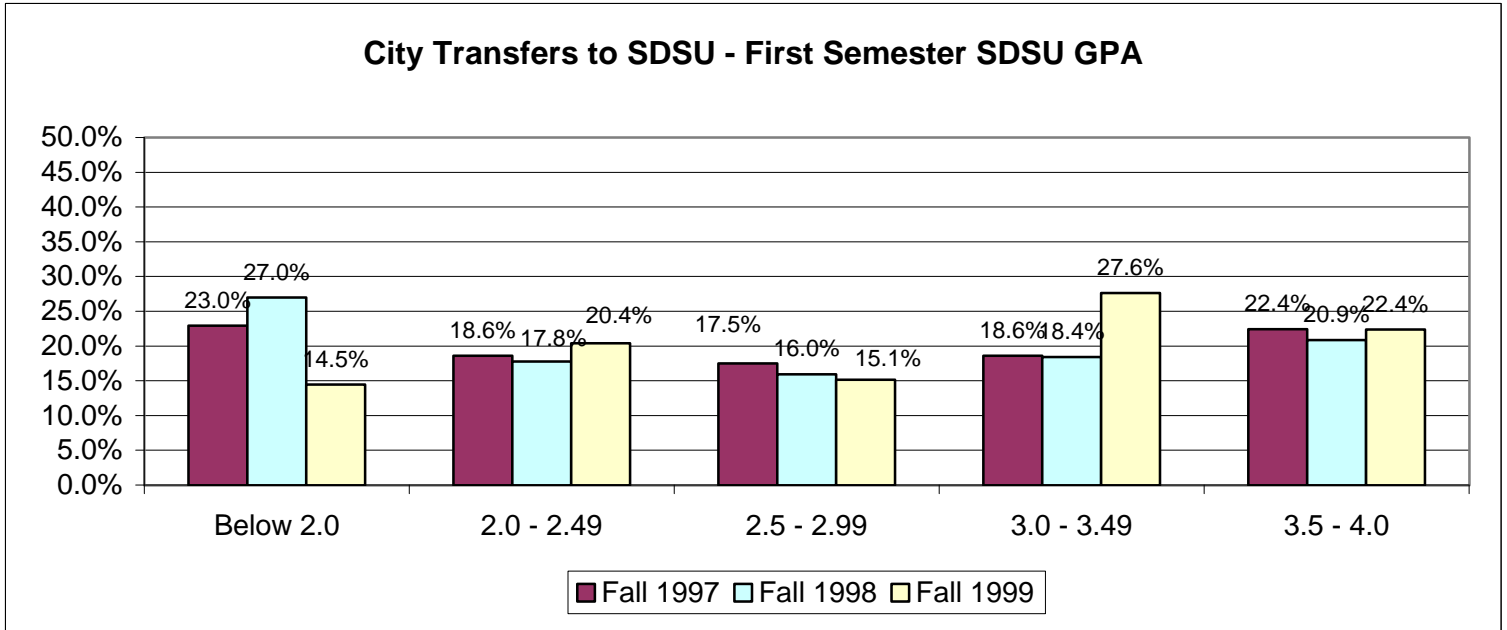

**City Transfers to San Diego State University
Fall 1997 - Fall 1999**

Includes students who enrolled in more than 1 course at City during 6 years prior to transfer, and enrolled in more than 1 course at SDSU.

For total demographics visit our website

<http://www.sdccd.net/research/>