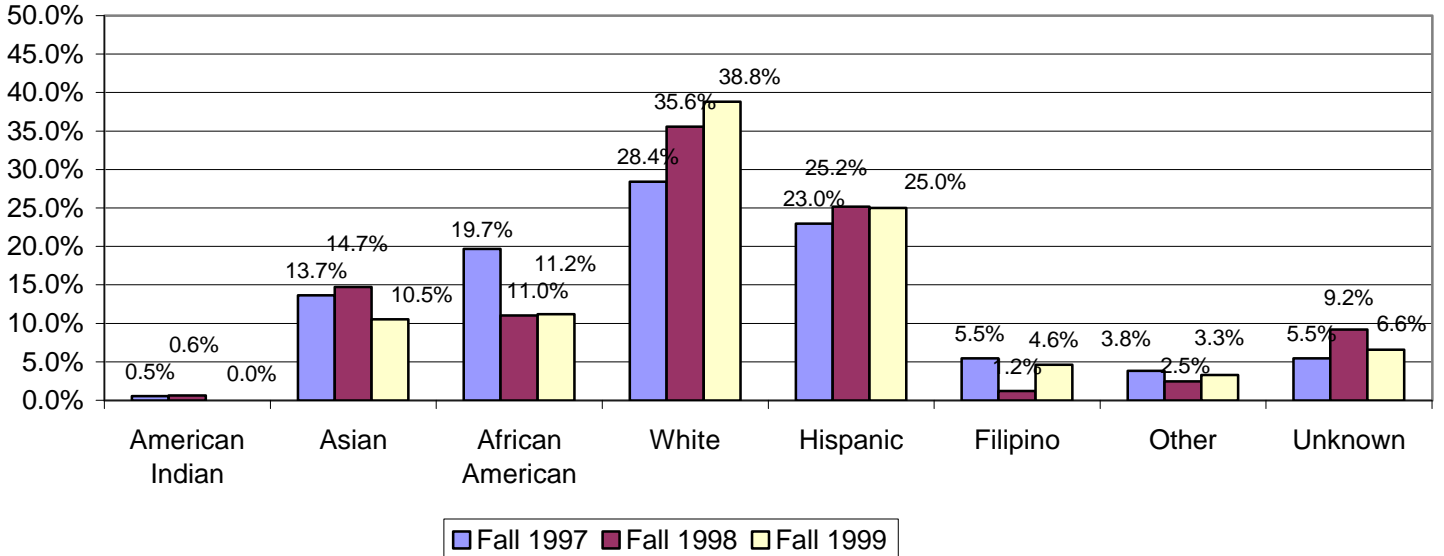

City Transfers to San Diego State University Fall 1997 - Fall 1999

City Transfers to SDSU by Ethnicity