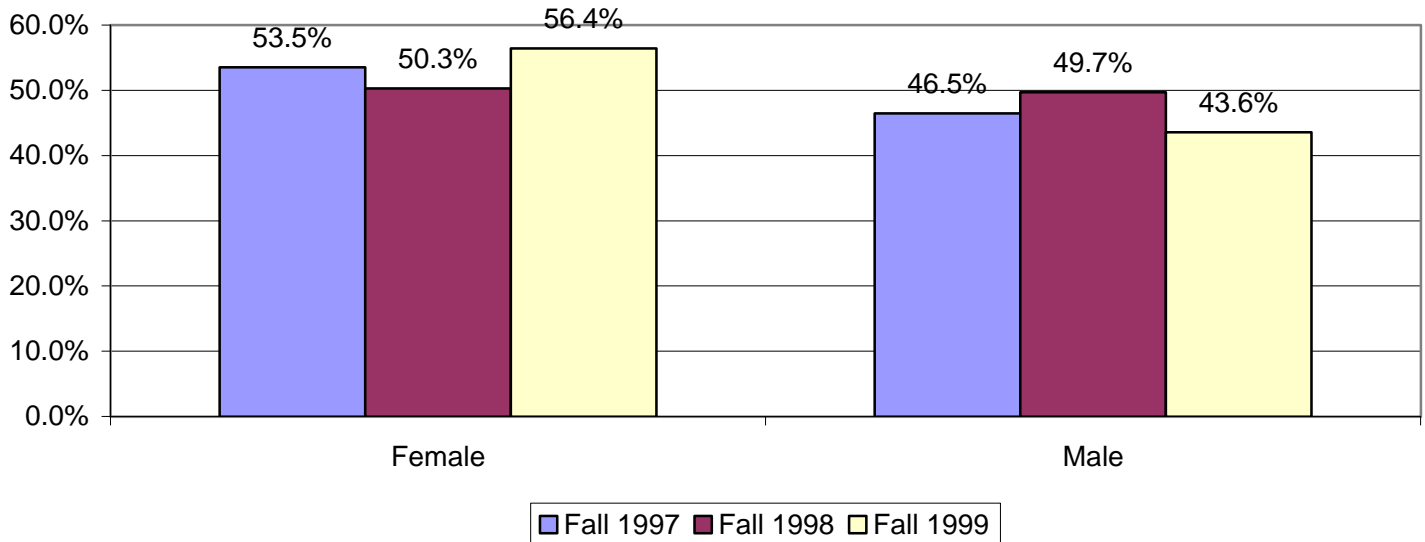

Includes students who enrolled in more than 1 course at Mesa during 6 years prior to transfer, and enrolled in more than 1 course at SDSU.

For total demographics visit our website

<http://www.sdccd.net/research/>

**Mesa Transfers to San Diego State University
Fall 1997 - Fall 1999**

Mesa Transfers to SDSU by Age*

Mesa Transfers to SDSU by Gender

Includes students who enrolled in more than 1 course at Mesa during 6 years prior to transfer, and enrolled in more than 1 course at SDSU.