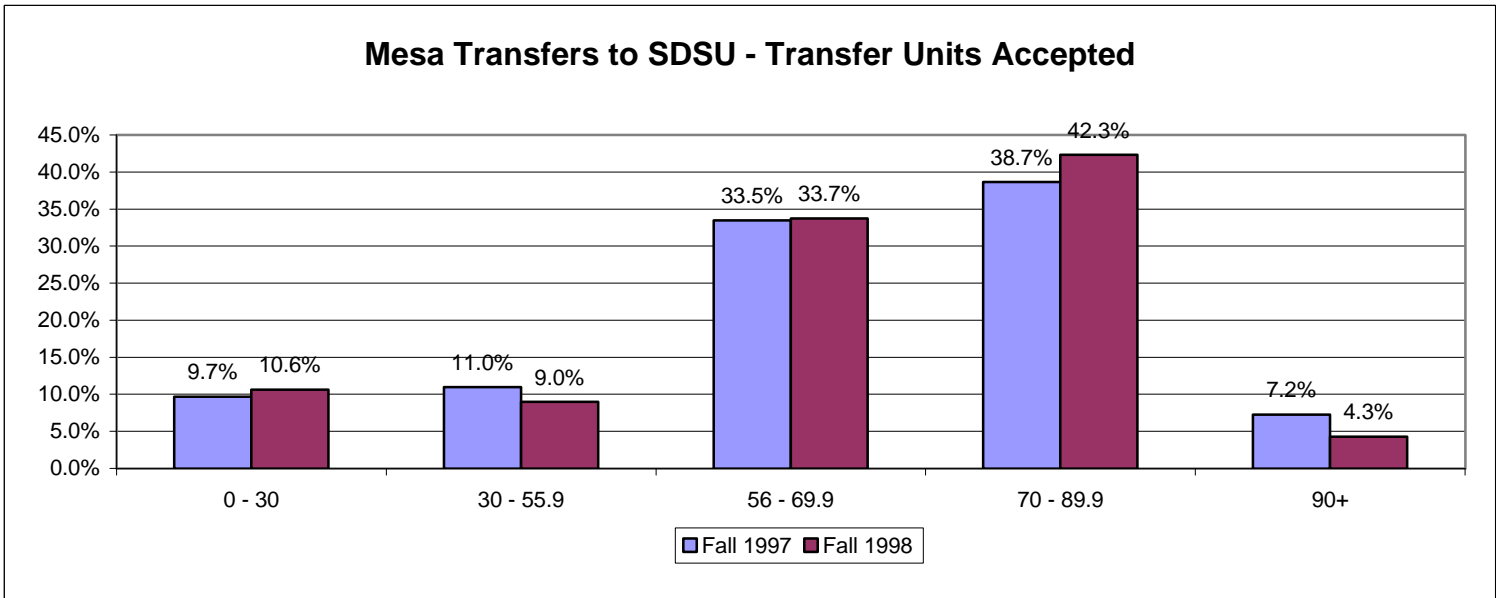

**Mesa Transfers to San Diego State University
Fall 1997 - Fall 1999**

Note: Fall 1999 is not available.

Includes students who enrolled in more than 1 course at Mesa during 6 years prior to transfer, and enrolled in more than 1 course at SDSU.

For total demographics visit our website

<http://www.sdccd.net/research/>