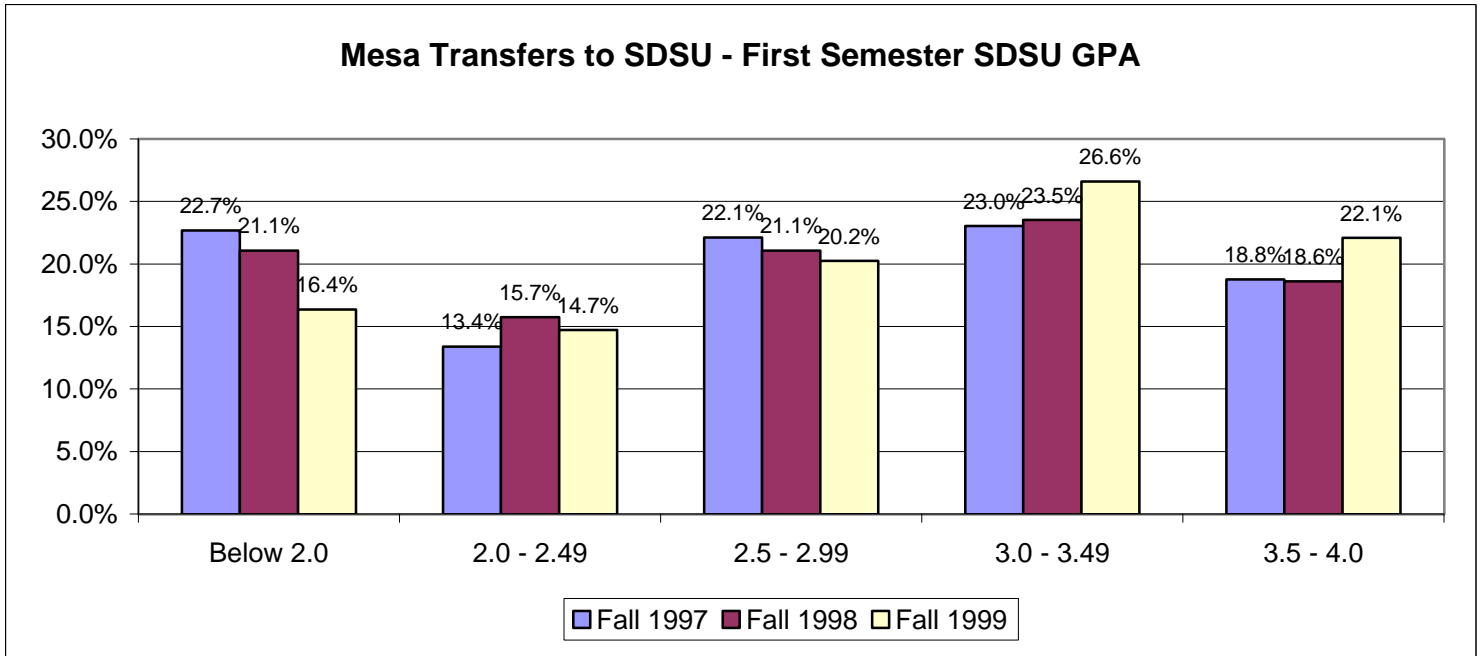

Mesa Transfers to San Diego State University
Fall 1997 - Fall 1999

Includes students who enrolled in more than 1 course at Mesa during 6 years prior to transfer, and enrolled in more than 1 course at SDSU.

For total demographics visit our website

<http://www.sdccd.net/research/>