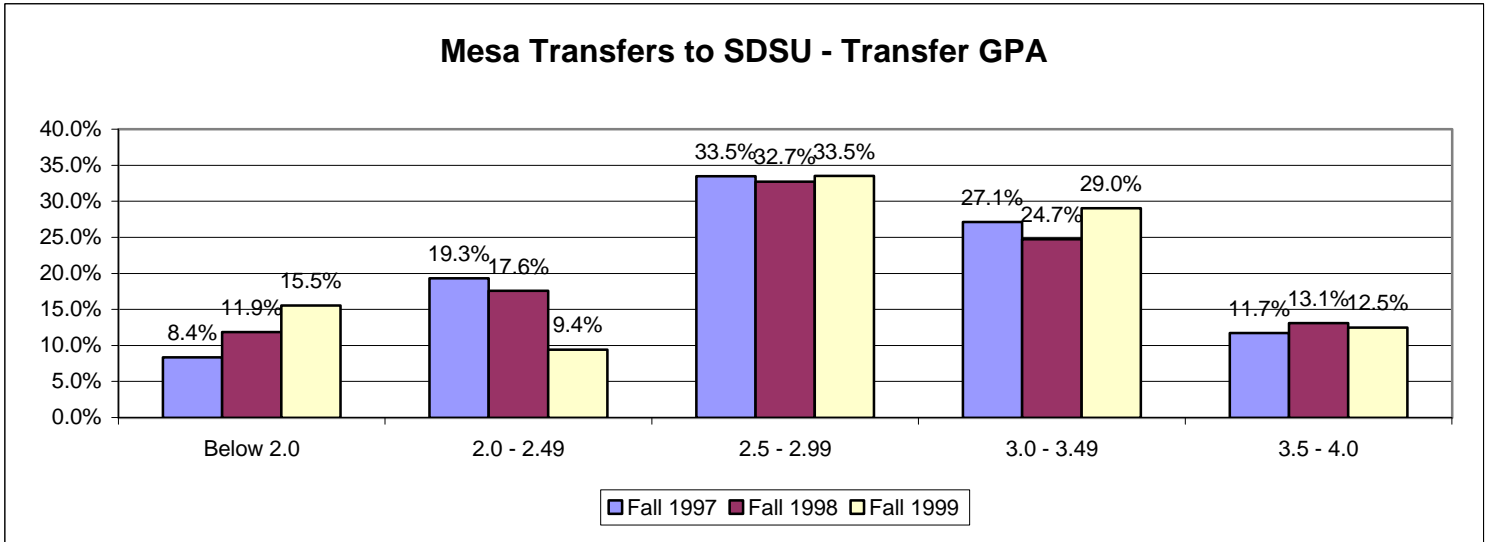

**Mesa Transfers to San Diego State University
Fall 1997 - Fall 1999**

Note: Fall 1999 is not available.

Includes students who enrolled in more than 1 course at Mesa during 6 years prior to transfer, and enrolled in more than 1 course at SDSU.

For total demographics visit our website

<http://www.sdccd.net/research/>