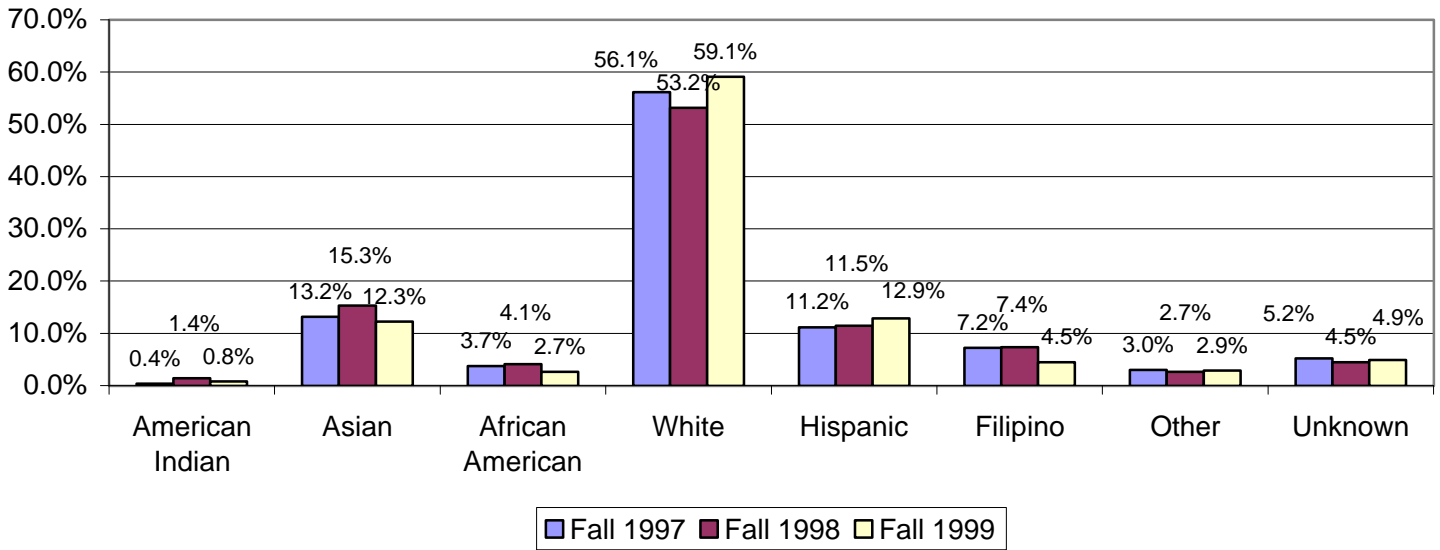

**Mesa Transfers to San Diego State University
Fall 1997 - Fall 1999**

Mesa Transfers to SDSU by Ethnicity