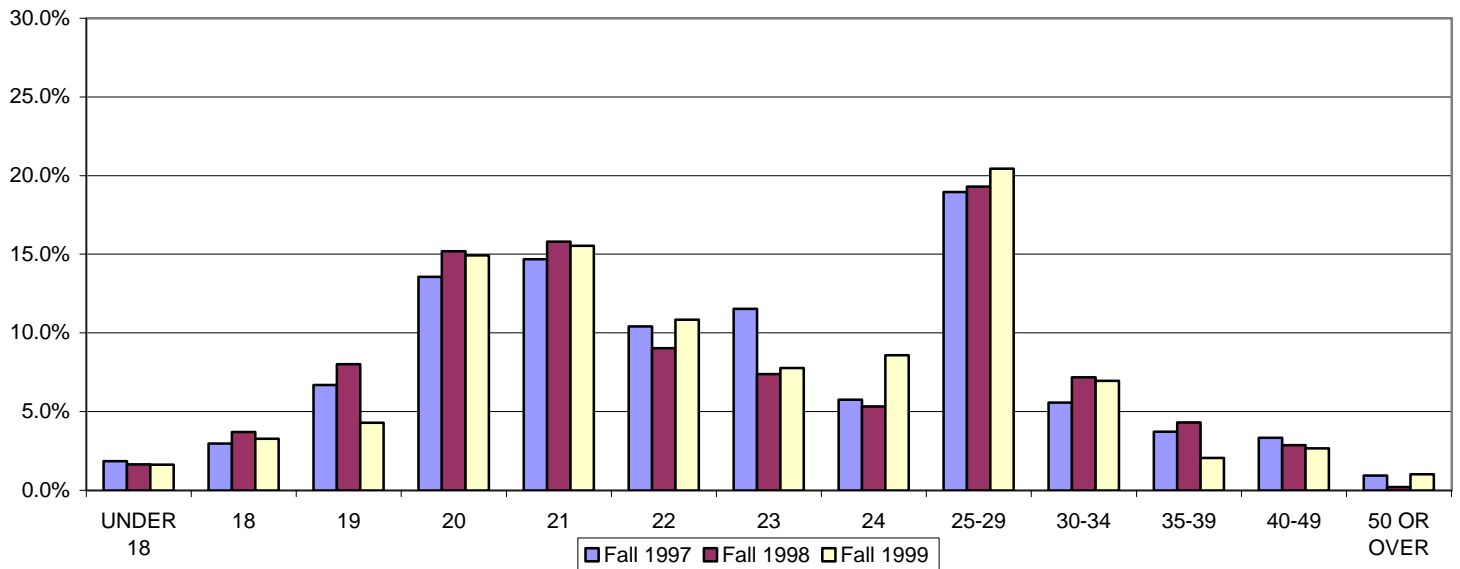

**Mesa Transfers to San Diego State University
Fall 1997 - Fall 1999**

Mesa Transfers to SDSU by Age*