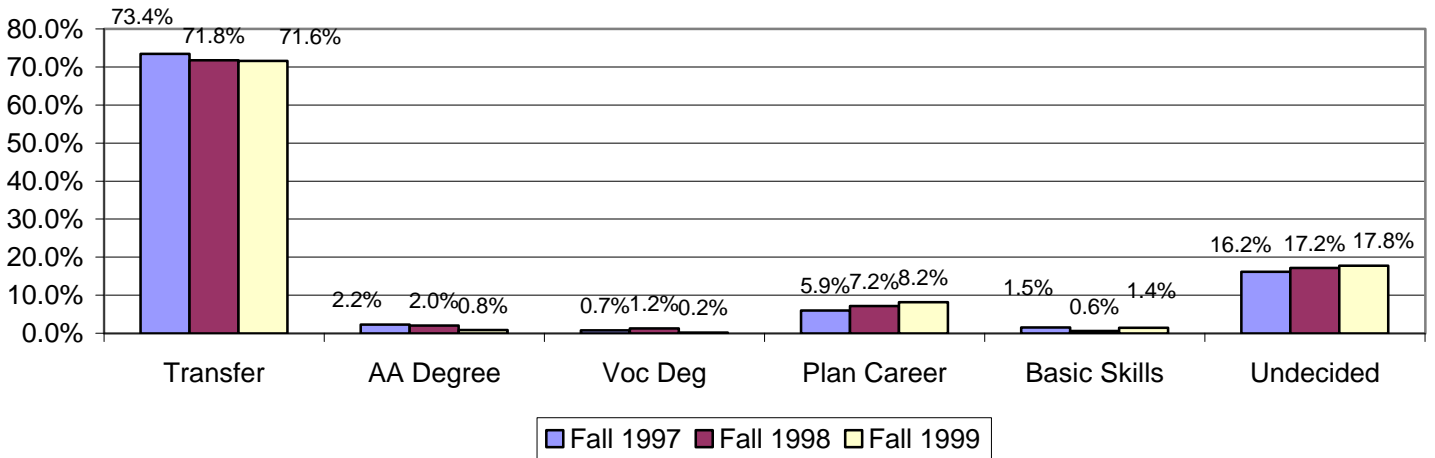

**Mesa Transfers to San Diego State University
Fall 1997 - Fall 1999**

Mesa Transfers to SDSU by Age*

Mesa Transfers to SDSU by Gender

Includes students who enrolled in more than 1 course at Mesa during 6 years prior to transfer, and enrolled in more than 1 course at SDSU.

For total demographics visit our website

<http://www.sdccd.net/research/>

**Mesa Transfers to San Diego State University
Fall 1997 - Fall 1999**

Mesa Transfers to SDSU by Ethnicity

Mesa Transfers to SDSU by SDCCD Educational Goal*

*As stated on application of admission to SDCCD.

Includes students who enrolled in more than 1 course at Mesa during 6 years prior to transfer, and enrolled in more than 1 course at SDSU.

For total demographics visit our website