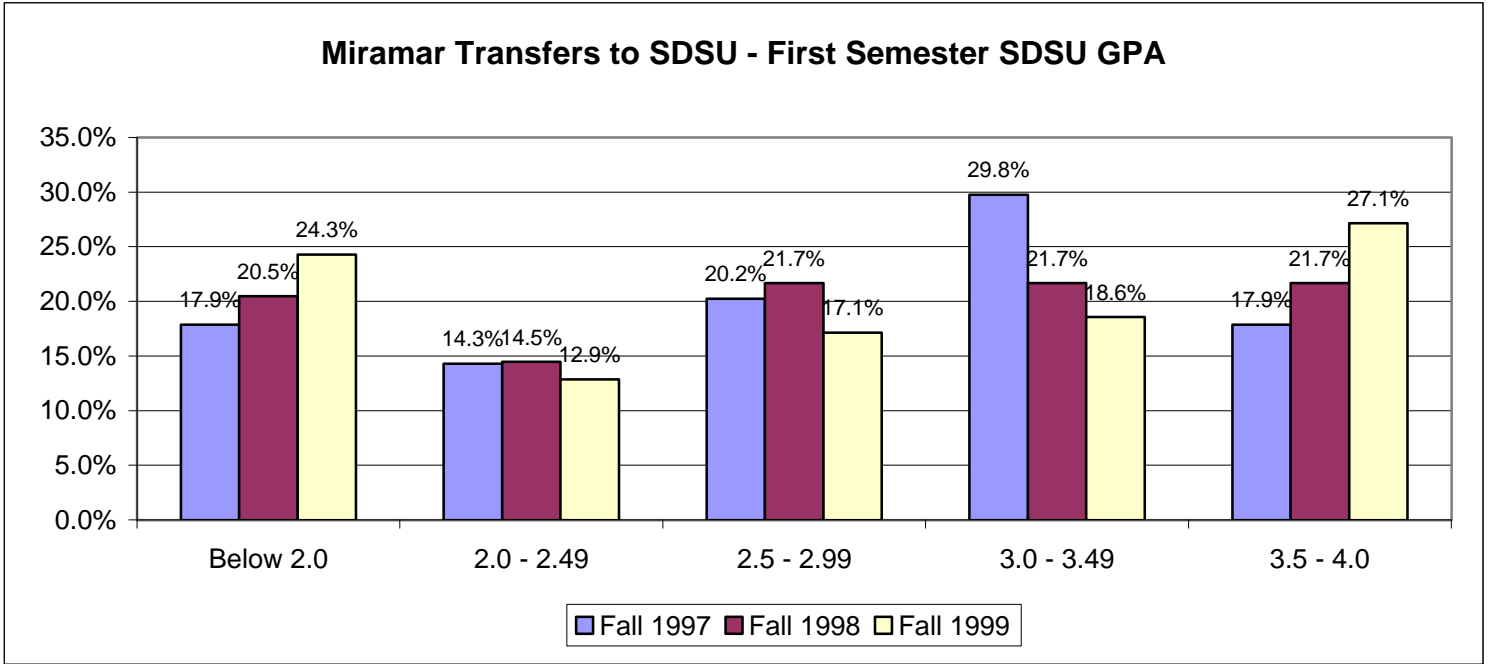

Miramar Transfers to San Diego State University
Fall 1997 - Fall 1999

Includes students who enrolled in more than 1 course at Miramar during 6 years prior to transfer, and enrolled in more than 1 course at SDSU.

For total demographics visit our website

<http://www.sdccd.net/research/>