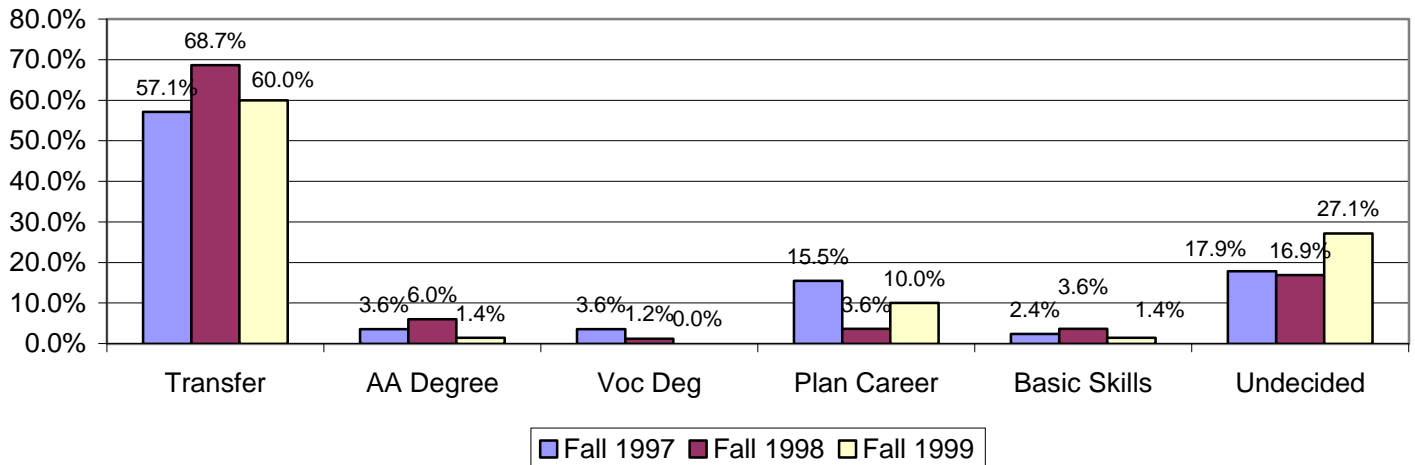

**Miramar Transfers to San Diego State University
Fall 1997 - Fall 1999**

*Age during last semester at SDCCD.

Includes students who enrolled in more than 1 course at Miramar during 6 years prior to transfer, and enrolled in more than 1 course at SDSU.

For total demographics visit our website

<http://www.sdccd.net/research/>

**Miramar Transfers to San Diego State University
Fall 1997 - Fall 1999**

Miramar Transfers to SDSU by Ethnicity

Miramar Transfers to SDSU by SDCCD Educational Goal*

*As stated on application of admission to SDCCD.

Includes students who enrolled in more than 1 course at Miramar during 6 years prior to transfer, and enrolled in more than 1 course at SDSU.

For total demographics visit our website