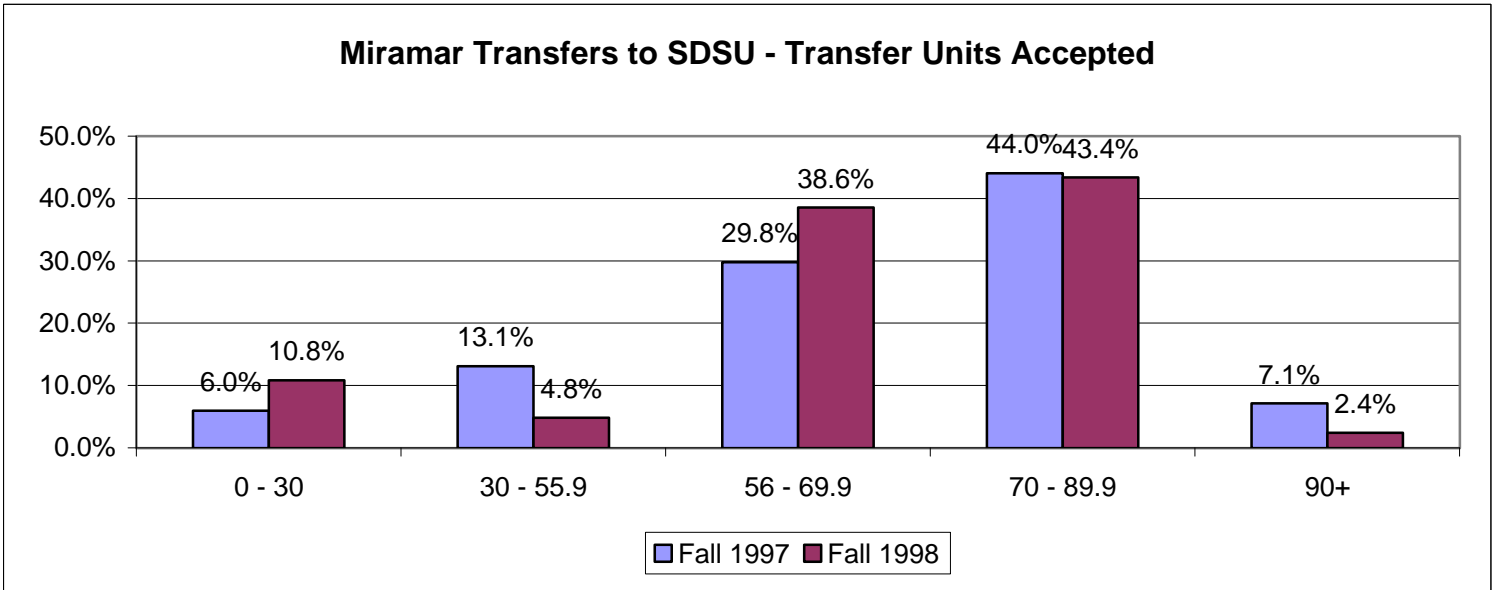

**Miramar Transfers to San Diego State University
Fall 1997 - Fall 1999**

Note: Fall 1999 is not available.

Includes students who enrolled in more than 1 course at Miramar during 6 years prior to transfer, and enrolled in more than 1 course at SDSU.

For total demographics visit our website

<http://www.sdccd.net/research/>