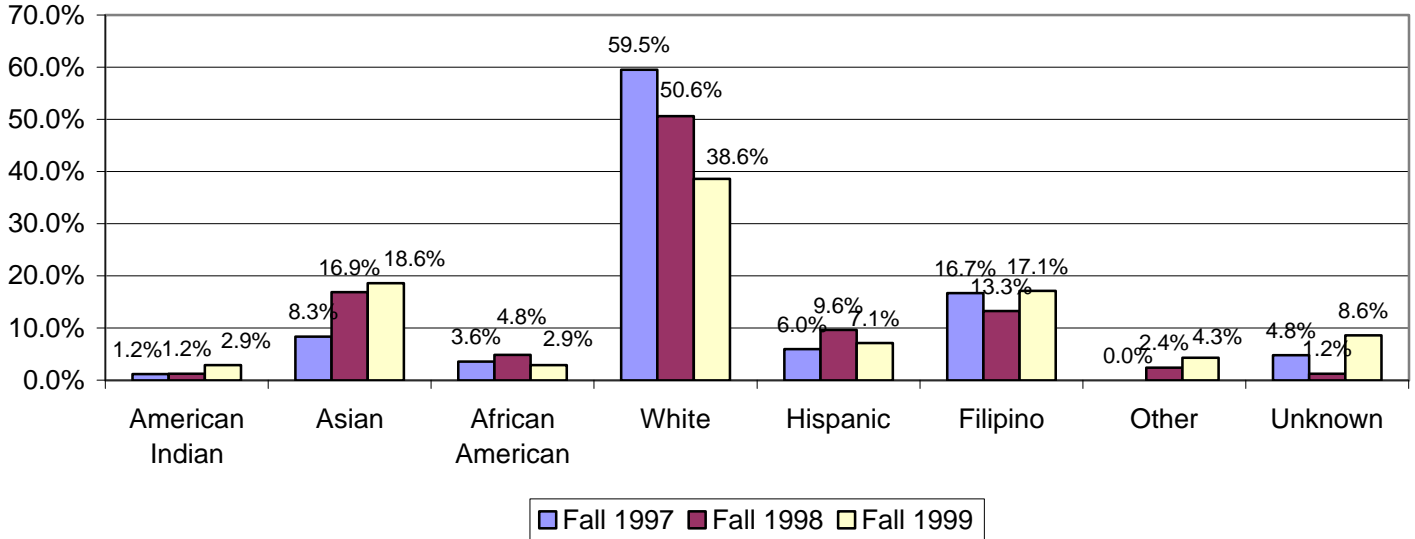

**Miramar Transfers to San Diego State University
Fall 1997 - Fall 1999**

Miramar Transfers to SDSU by Ethnicity