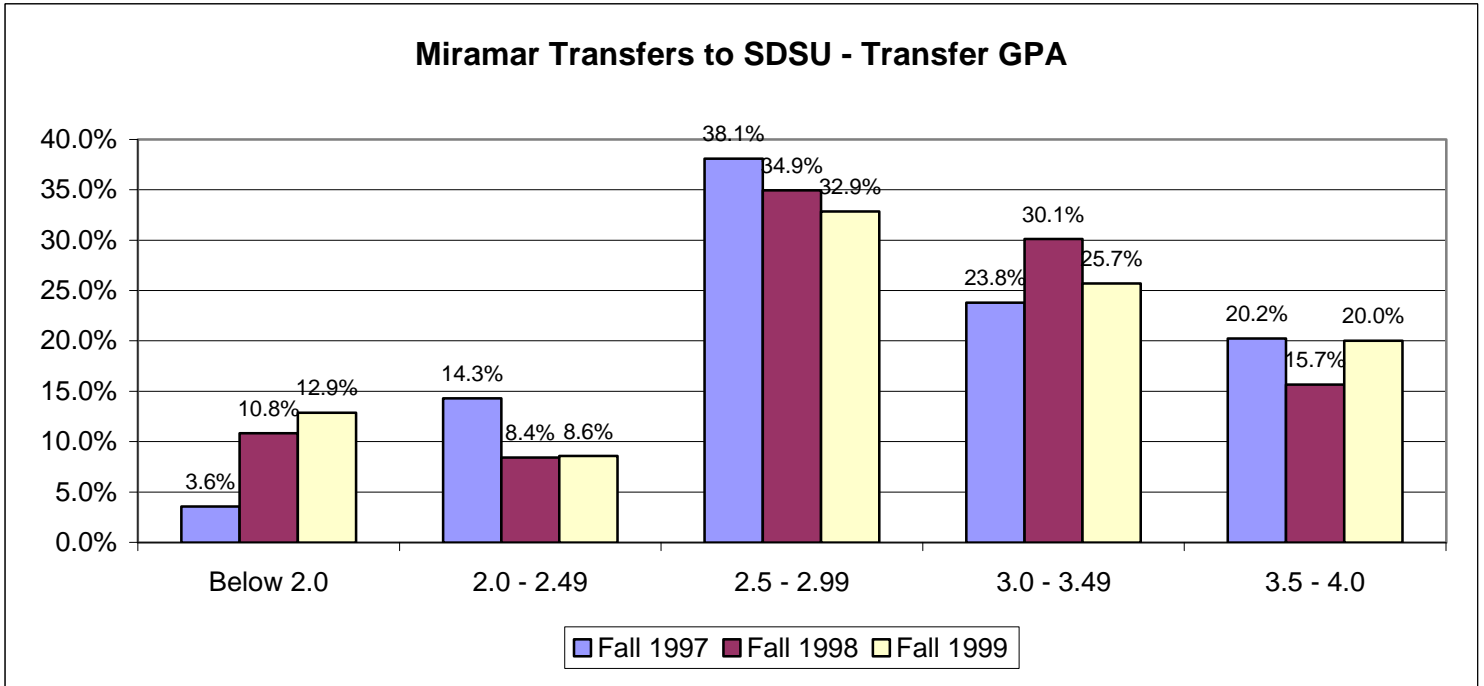

**Miramar Transfers to San Diego State University
Fall 1997 - Fall 1999**

Note: Fall 1999 is not available.

Includes students who enrolled in more than 1 course at Miramar during 6 years prior to transfer, and enrolled in more than 1 course at SDSU.

For total demographics visit our website

<http://www.sdccd.net/research/>