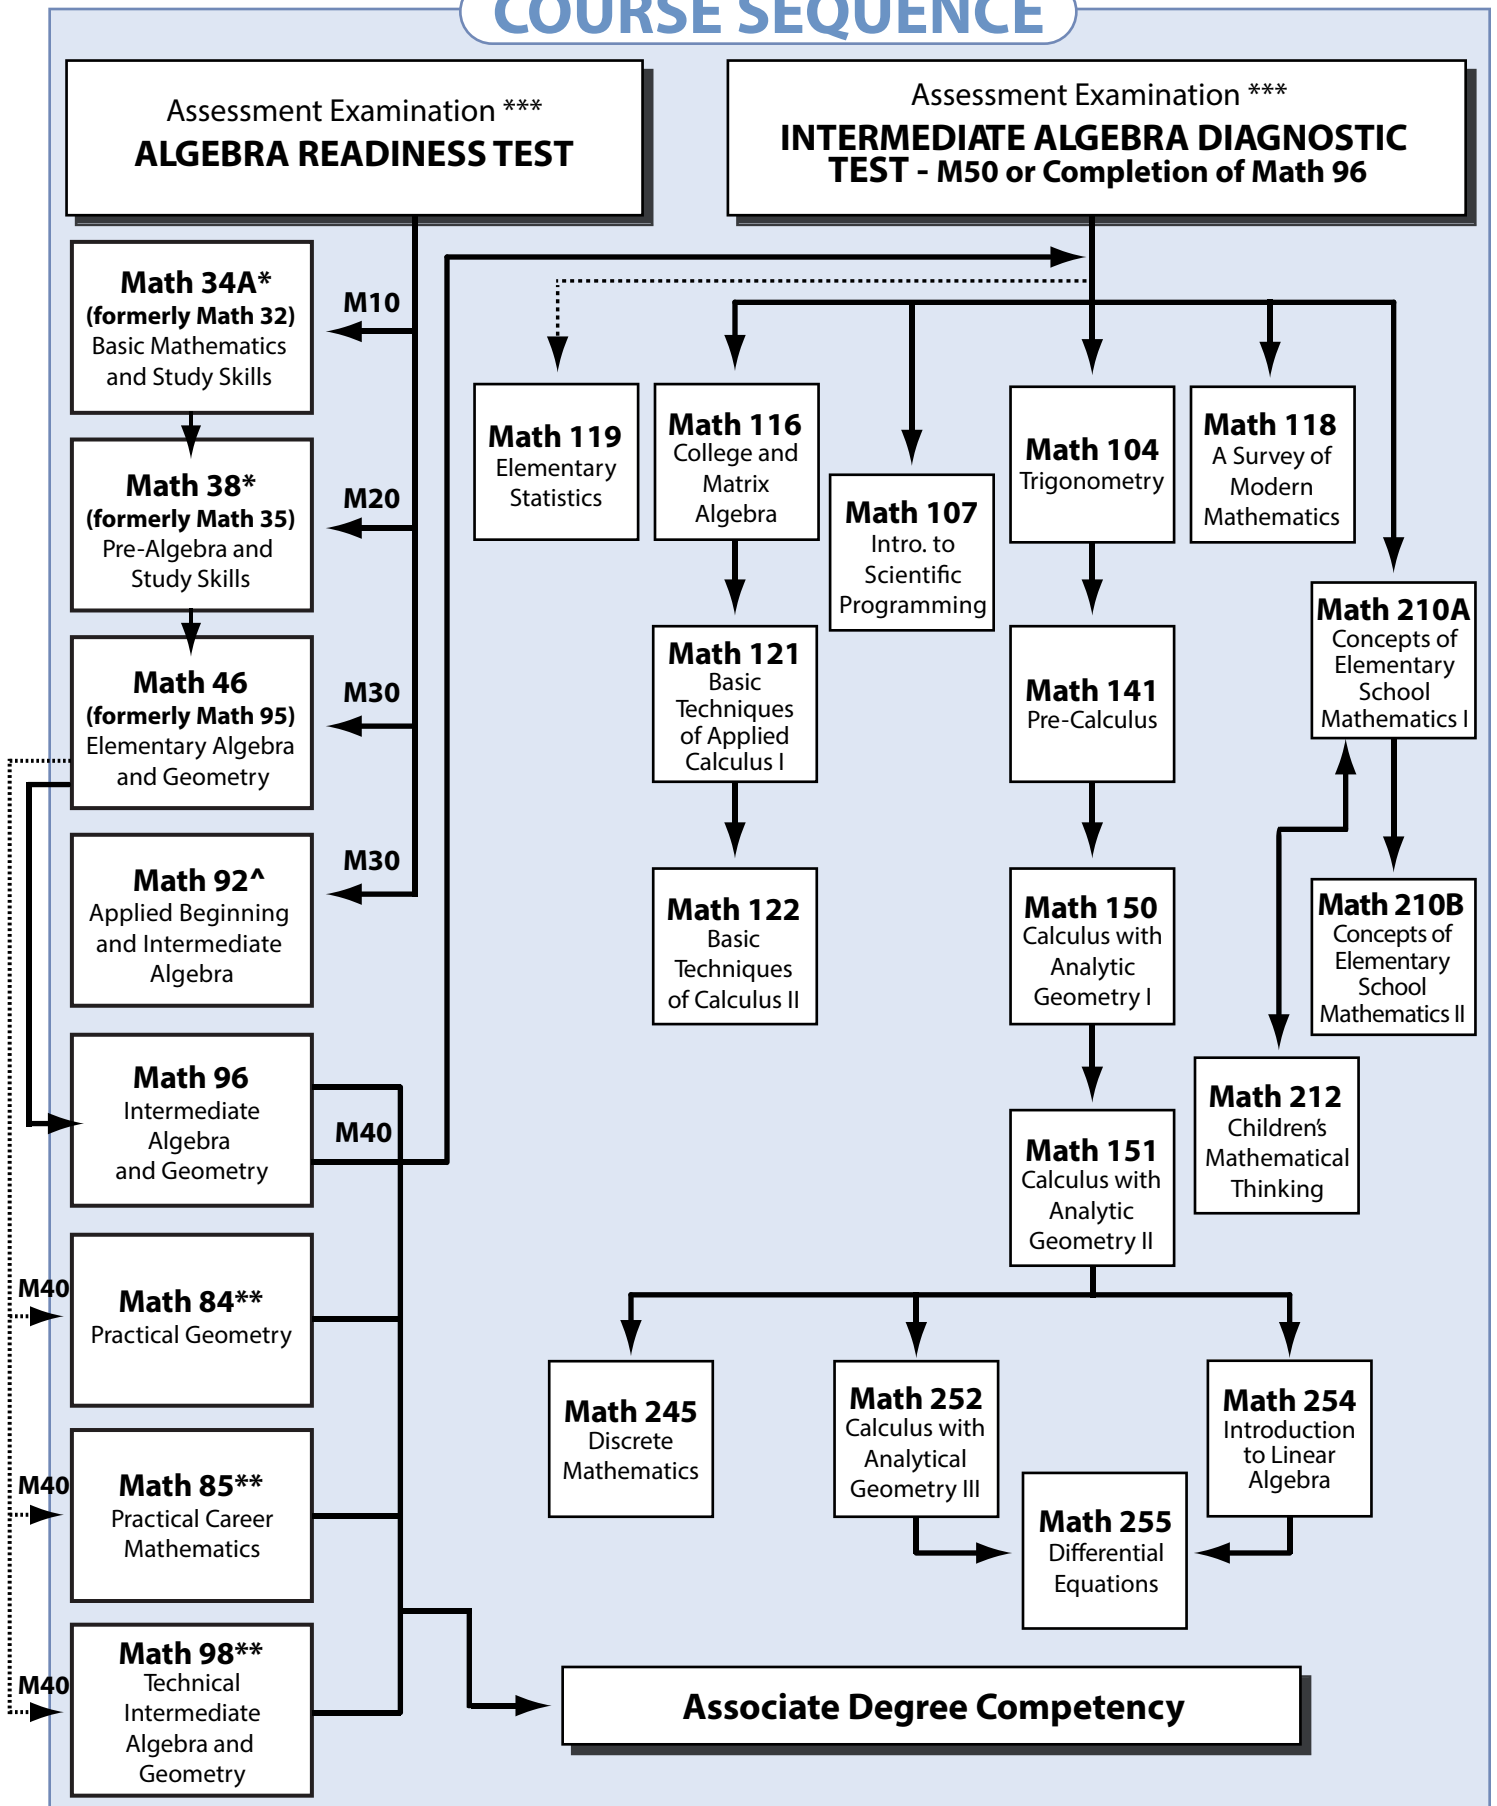

SUGGESTED MATHEMATICS COURSE SEQUENCE

* Advisory only, no skill level requirement for Math 34, 38
 ** These courses cannot be used to meet the prerequisite for any transfer-level mathematics course.

*** For more information on the math assessment exam please see a counselor.
 ^ This course may only be used to meet the prerequisites for selected transfer-level mathematics courses. See course descriptions.

Mathematics Course Progression For CSU GE Completion and Associate Degree Math Competency with **STATWAY**

** Equivalency credit given for statistics at San Jose State University. Please see a counselor for details.